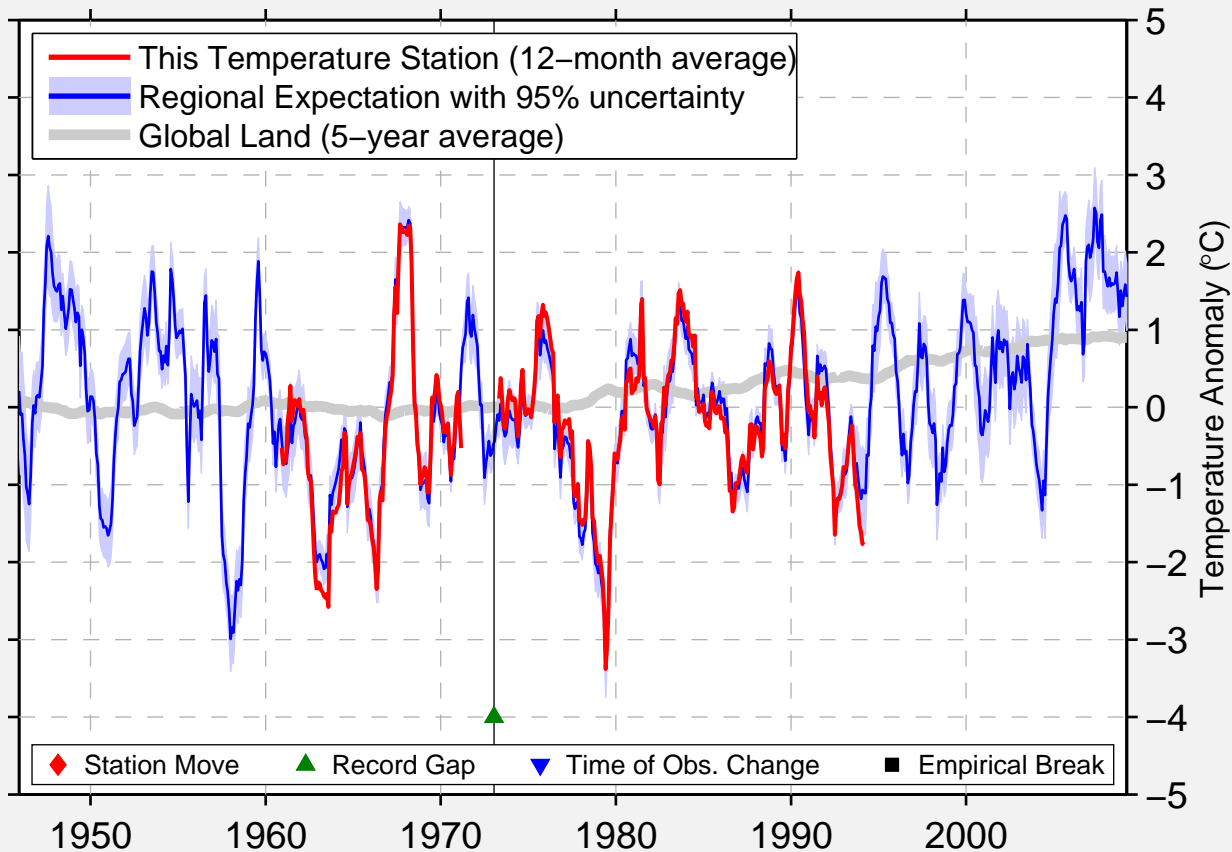

OSTROV PREOBRAZENIJA

74.667 N, 112.933 E (Russia)

Data Quality Controlled and Aligned at Breakpoints

Berkeley Earth