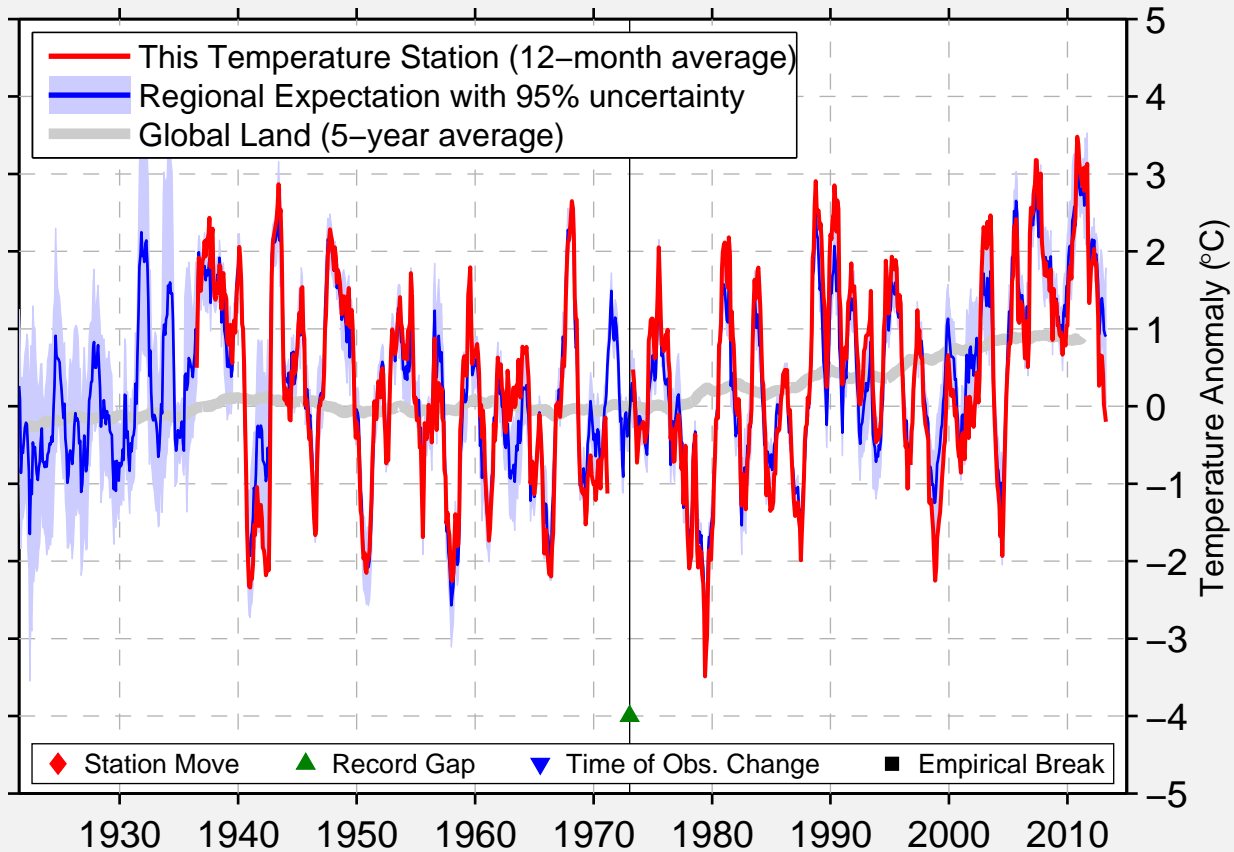

BUKHTA TIKSI USSR ASIA

71.582 N, 128.918 E (Russia)

Data Quality Controlled and Aligned at Breakpoints

Berkeley Earth