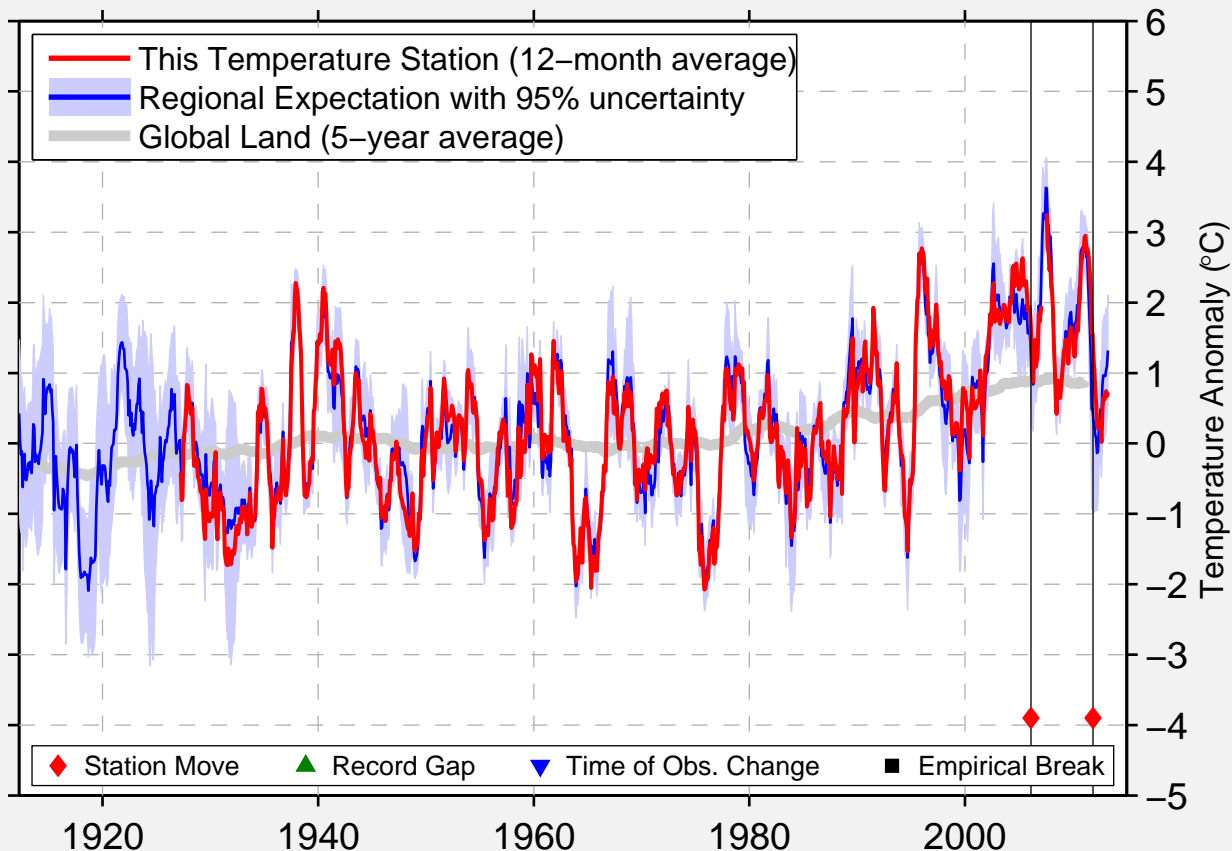

USHAKOVSKOYE / OSTROV VRA

71.000 N, 178.454 W (Russia)

Data Quality Controlled and Aligned at Breakpoints

Berkeley Earth