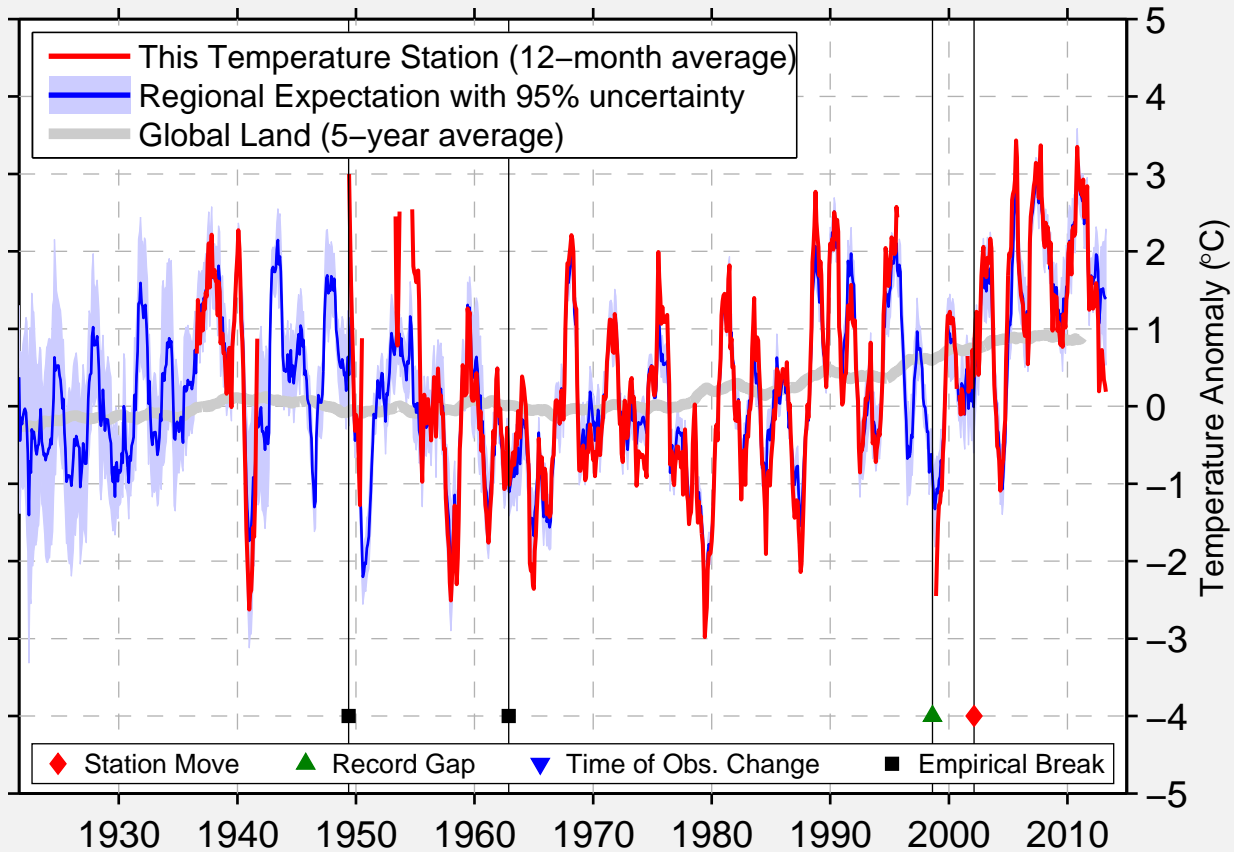

JUBILEJNAJA (KAZACHYE)

70.759 N, 136.216 E (Russia)

Data Quality Controlled and Aligned at Breakpoints

Berkeley Earth