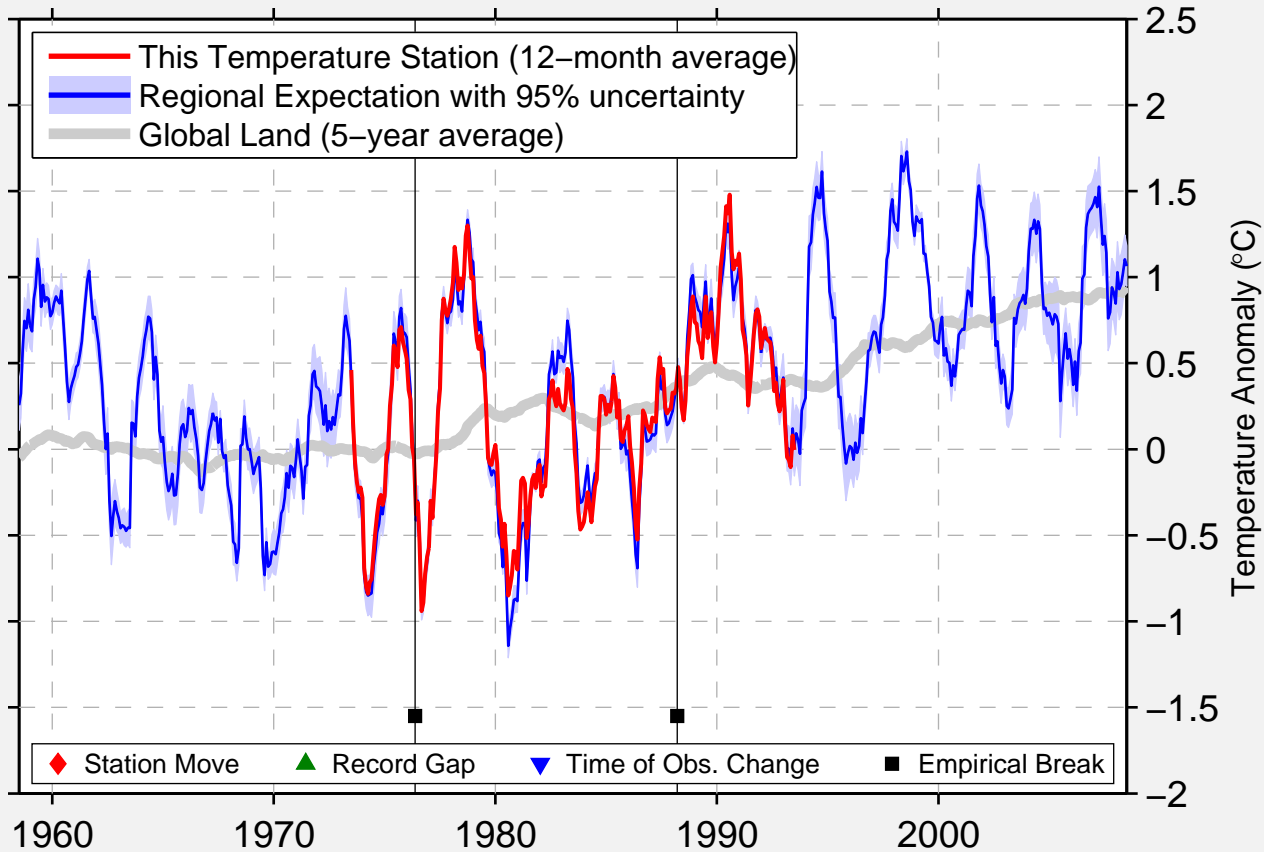

HAPCH'ON

35.570 N, 128.170 E (Korea, South)

Data Quality Controlled and Aligned at Breakpoints

Berkeley Earth