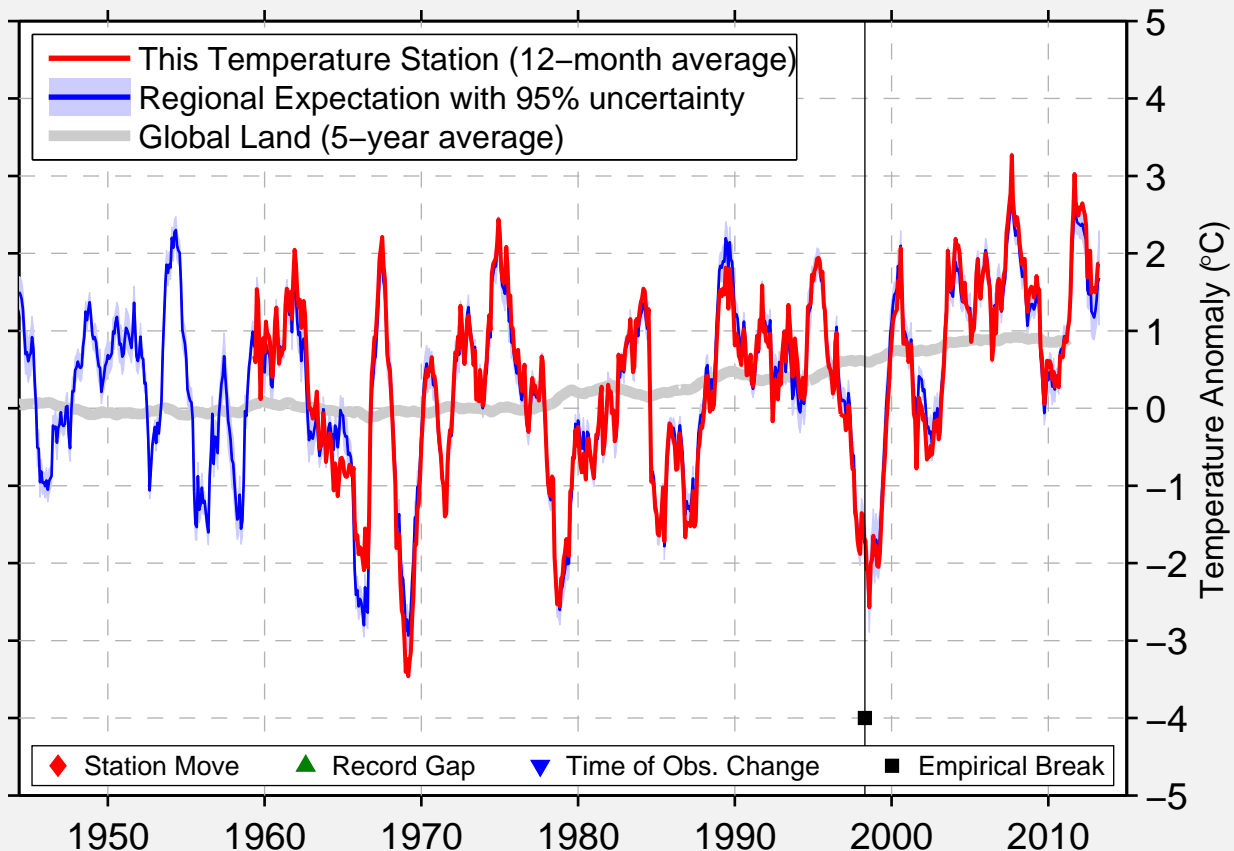

# SOJNA

67.883 N, 44.133 E (Russia)

Data Quality Controlled and Aligned at Breakpoints

Berkeley Earth