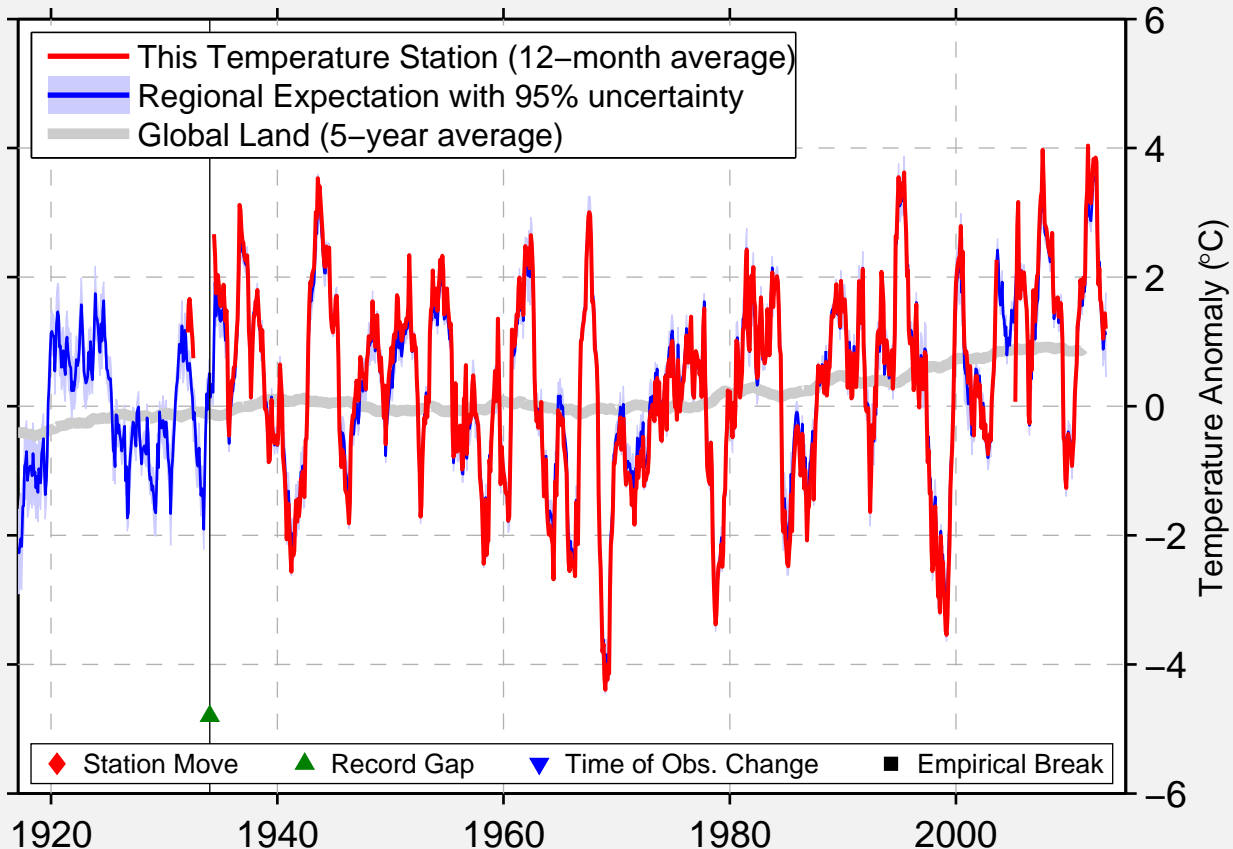

HOSEDA HARD

67.058 N, 59.398 E (Russia)

Data Quality Controlled and Aligned at Breakpoints

Berkeley Earth