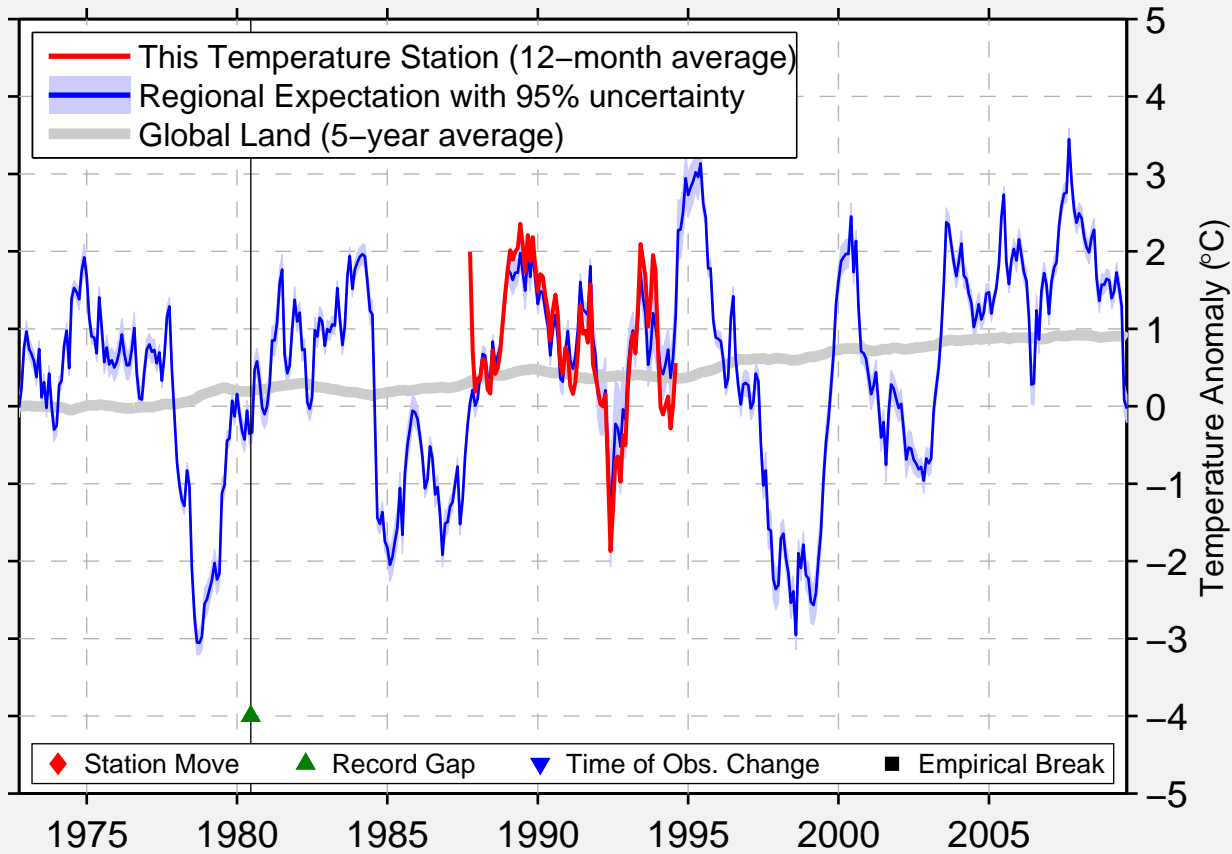

KOTKINO

67.022 N, 51.166 E (Russia)

Data Quality Controlled and Aligned at Breakpoints

Berkeley Earth