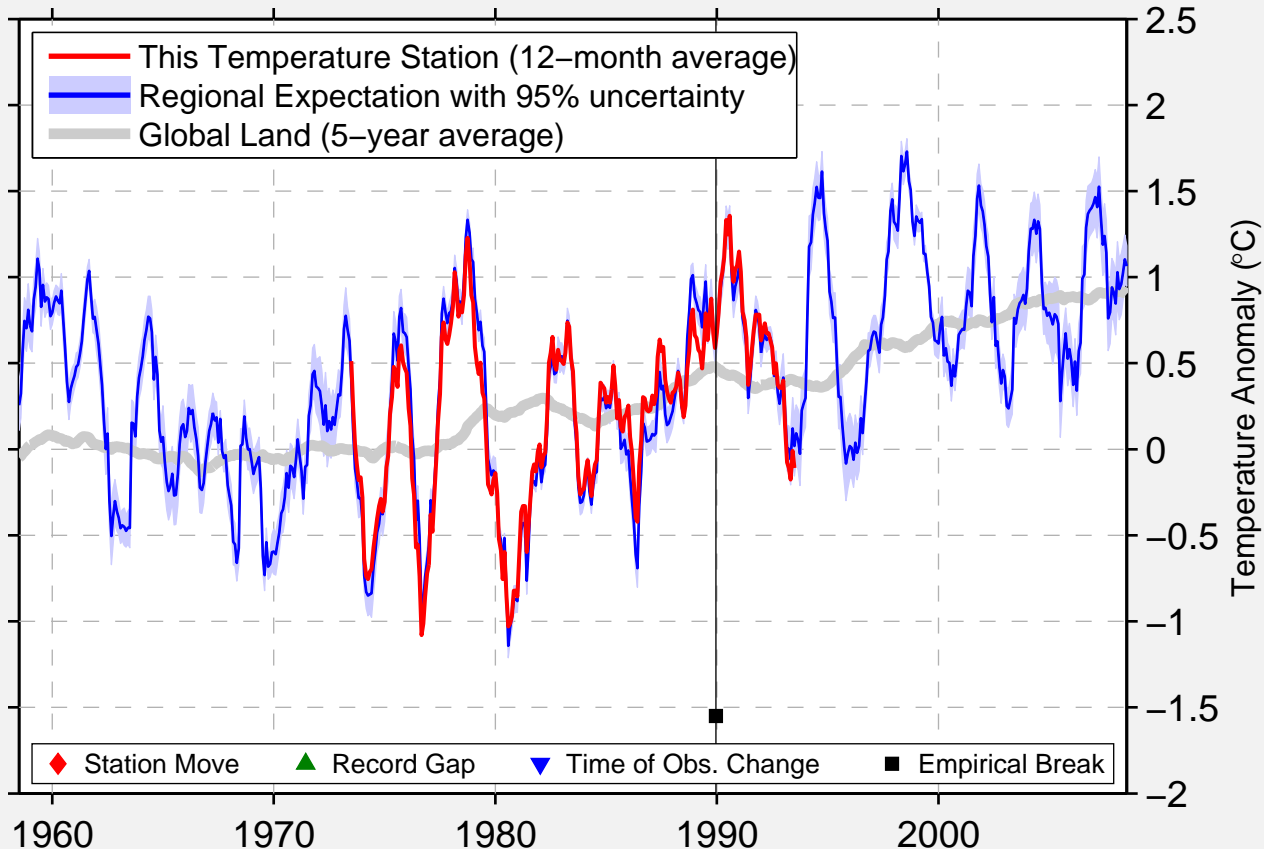

SANCH'ONG

35.420 N, 127.880 E (Korea, South)

Data Quality Controlled and Aligned at Breakpoints

Berkeley Earth