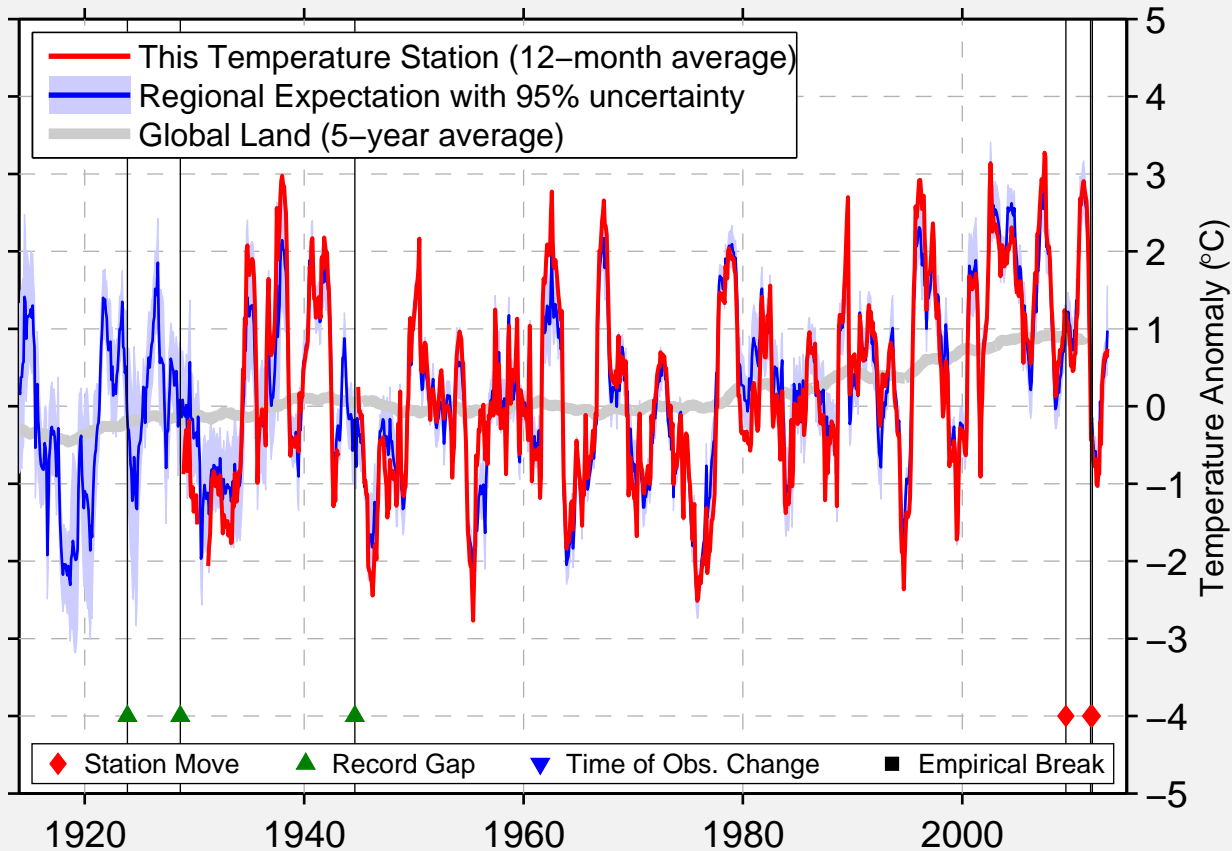

# MYS UELEN

66.158 N, 169.817 W (Russia)

Data Quality Controlled and Aligned at Breakpoints

Berkeley Earth