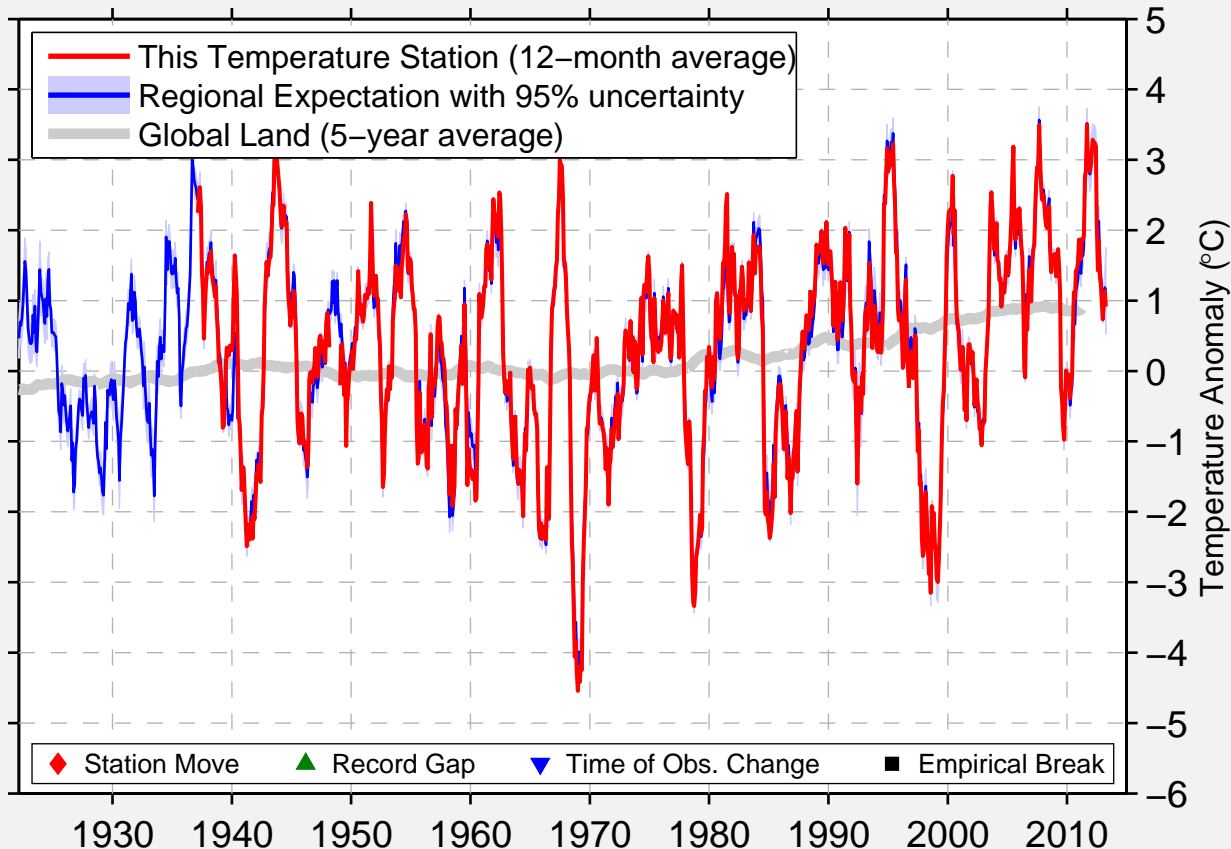

UST-USA

65.968 N, 56.918 E (Russia)

Data Quality Controlled and Aligned at Breakpoints

Berkeley Earth