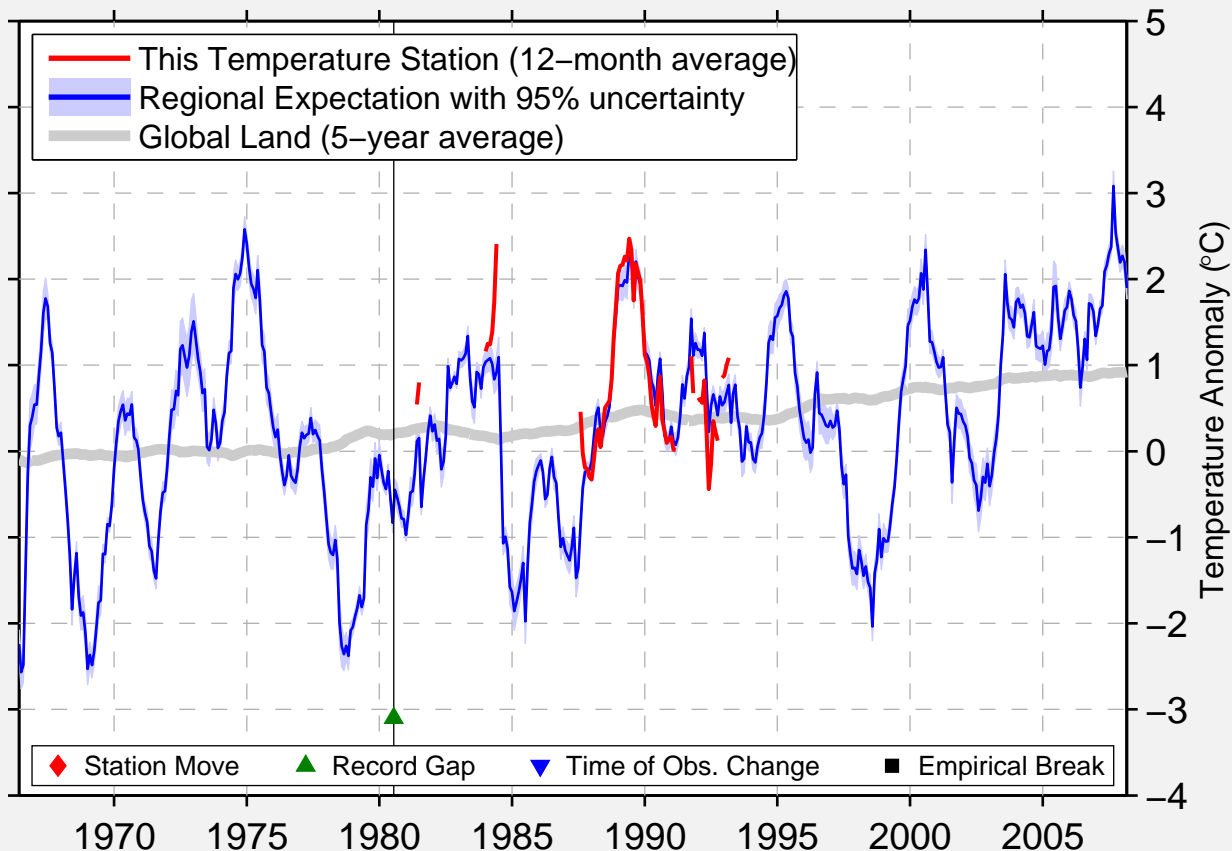

INCY

65.967 N, 40.717 E (Russia)

Data Quality Controlled and Aligned at Breakpoints

Berkeley Earth