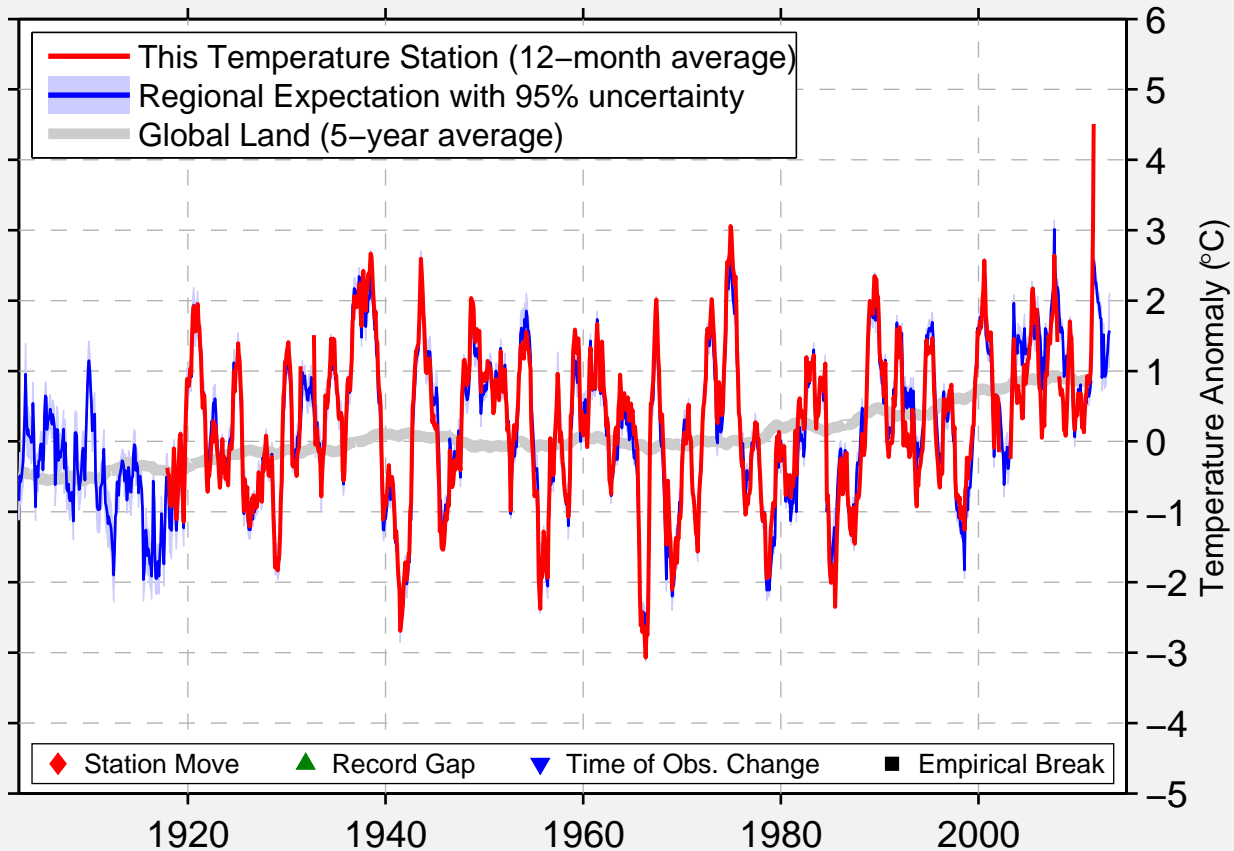

GRIDINO U.S.S.R.

65.900 N, 34.791 E (Russia)

Data Quality Controlled and Aligned at Breakpoints

Berkeley Earth