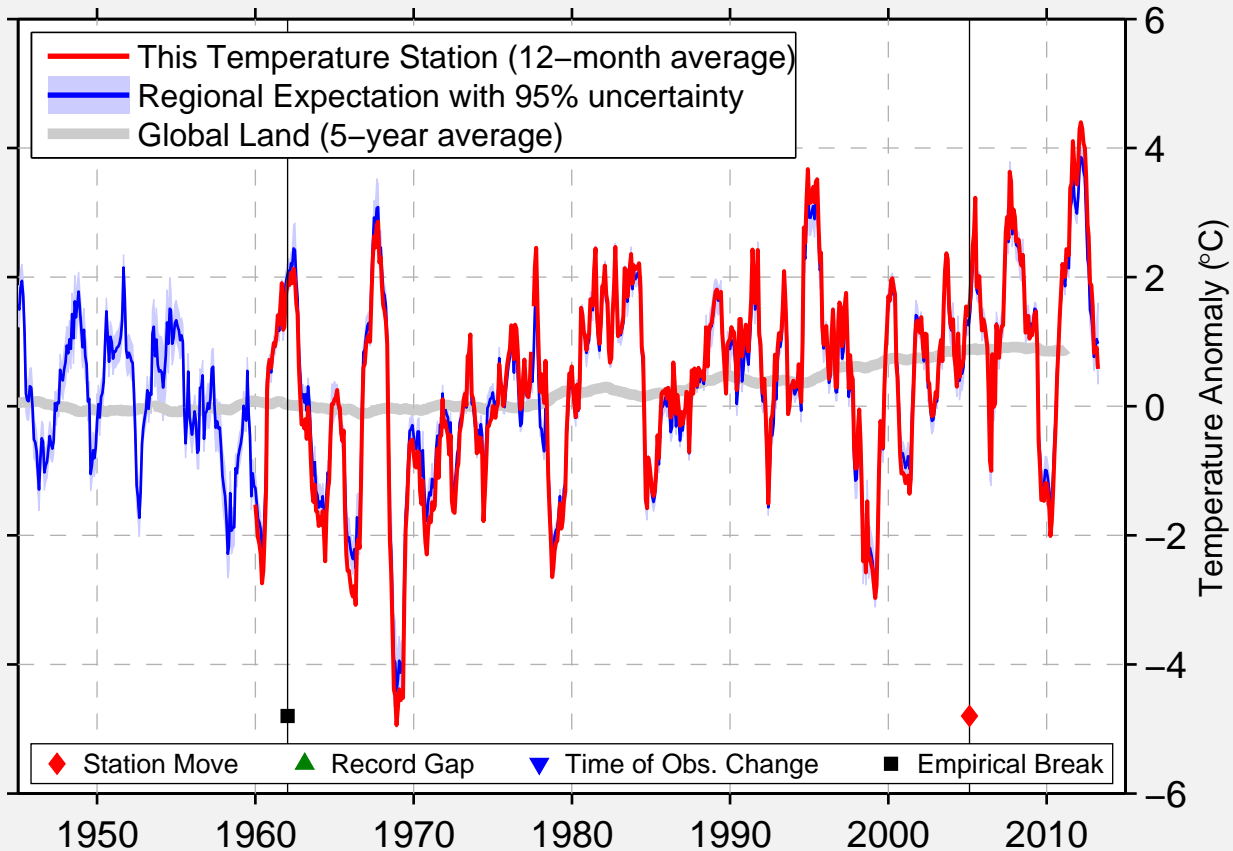

NADYM FORMER

65.537 N, 72.704 E (Russia)

Data Quality Controlled and Aligned at Breakpoints

Berkeley Earth