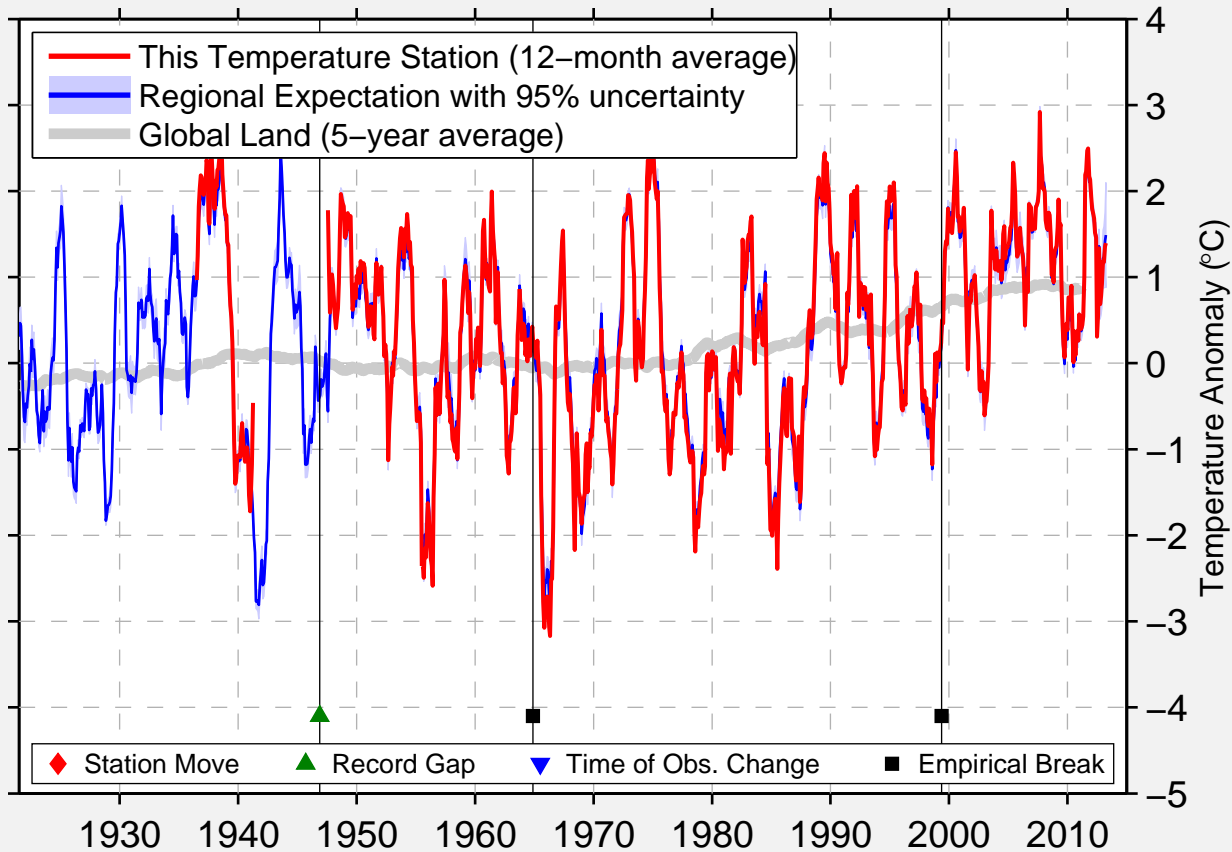

UKHTA KALEVALA

65.210 N, 31.158 E (Russia)

Data Quality Controlled and Aligned at Breakpoints

Berkeley Earth