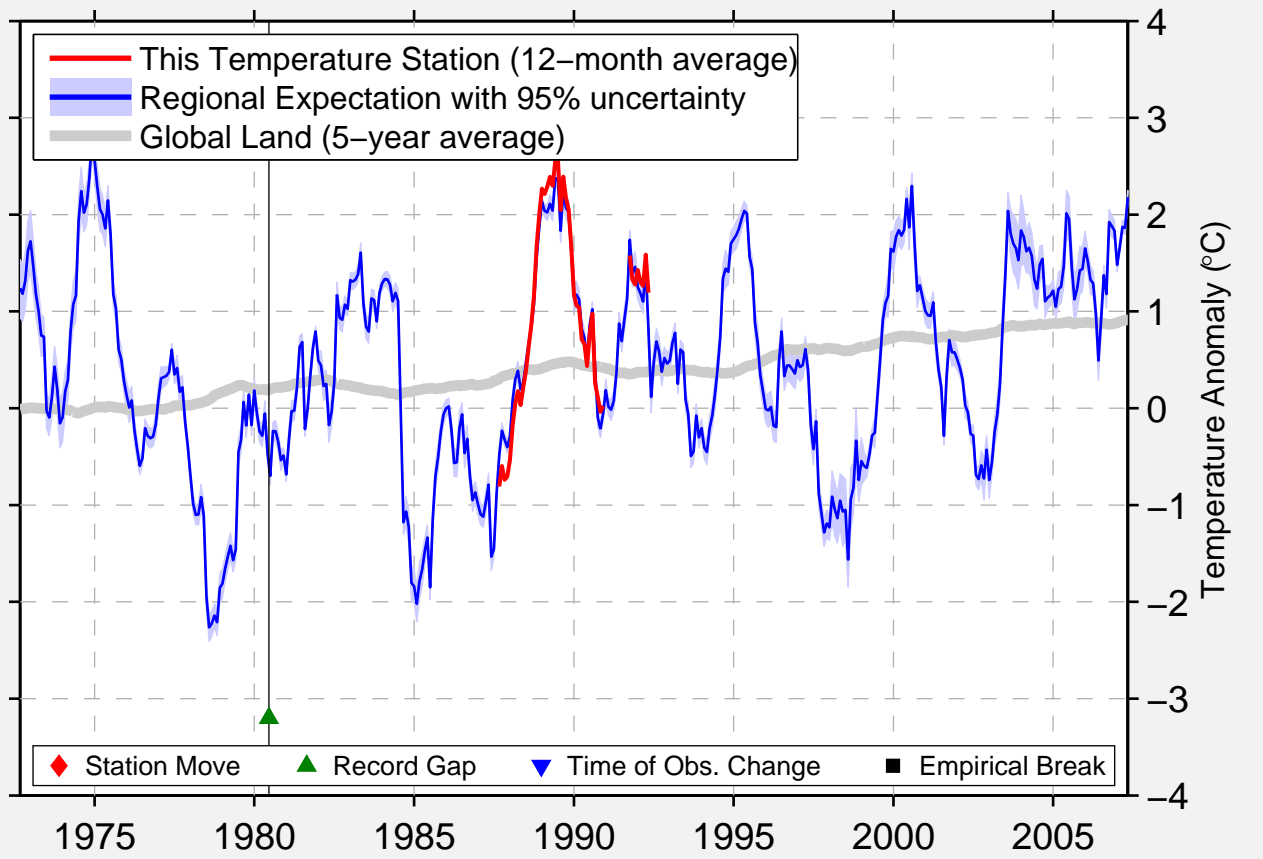

UNSKIJ MAJAK

64.833 N, 38.400 E (Russia)

Data Quality Controlled and Aligned at Breakpoints

Berkeley Earth