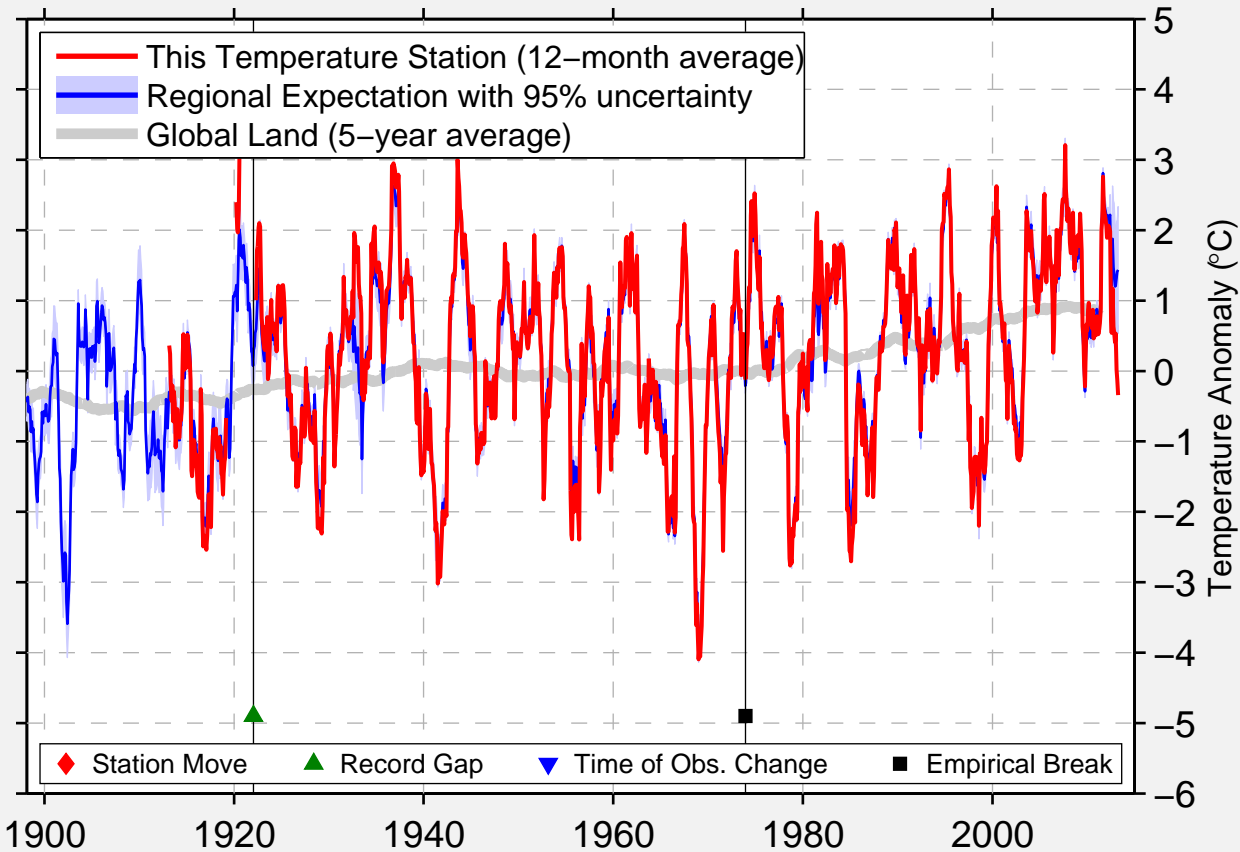

# KOJNAS

64.752 N, 47.648 E (Russia)

Data Quality Controlled and Aligned at Breakpoints

Berkeley Earth