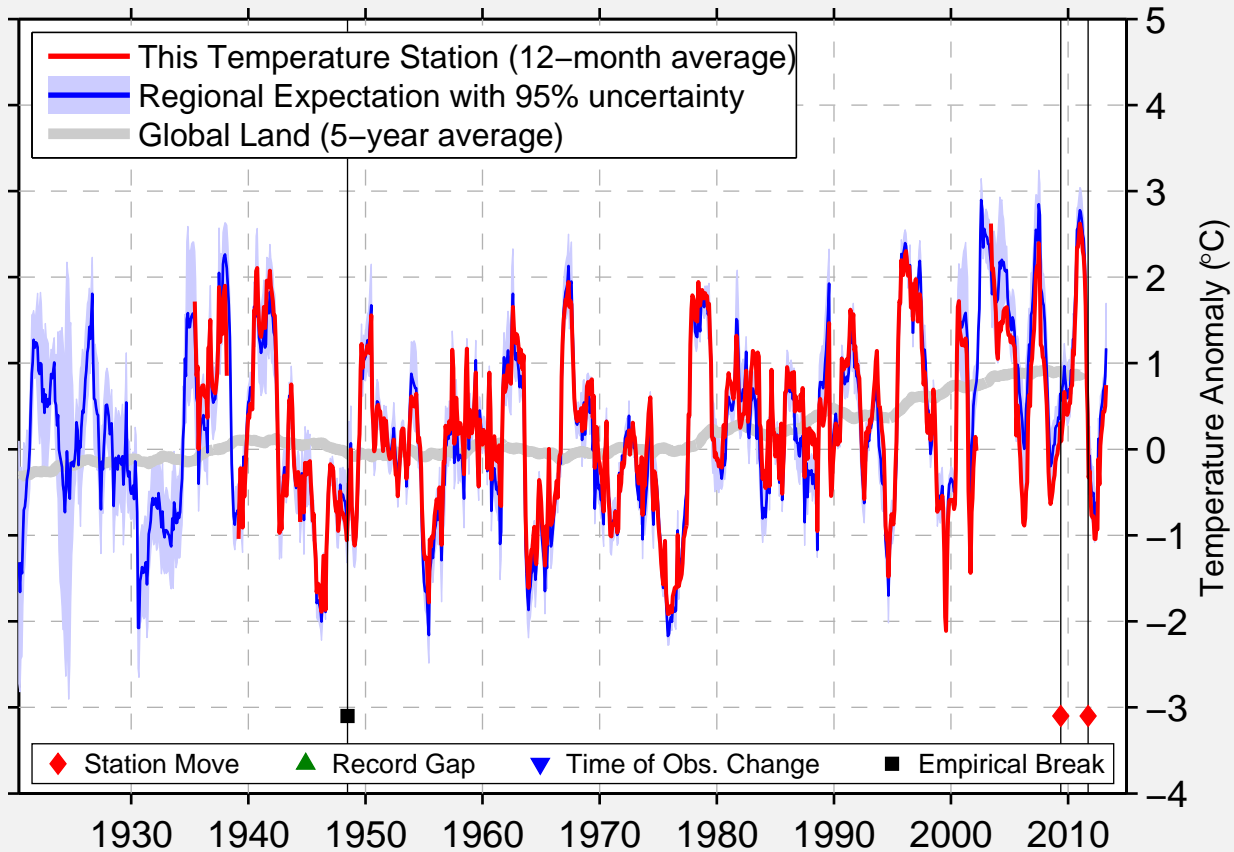

BUHTA PROVIDENIYA

64.338 N, 173.258 W (Russia)

Data Quality Controlled and Aligned at Breakpoints

Berkeley Earth