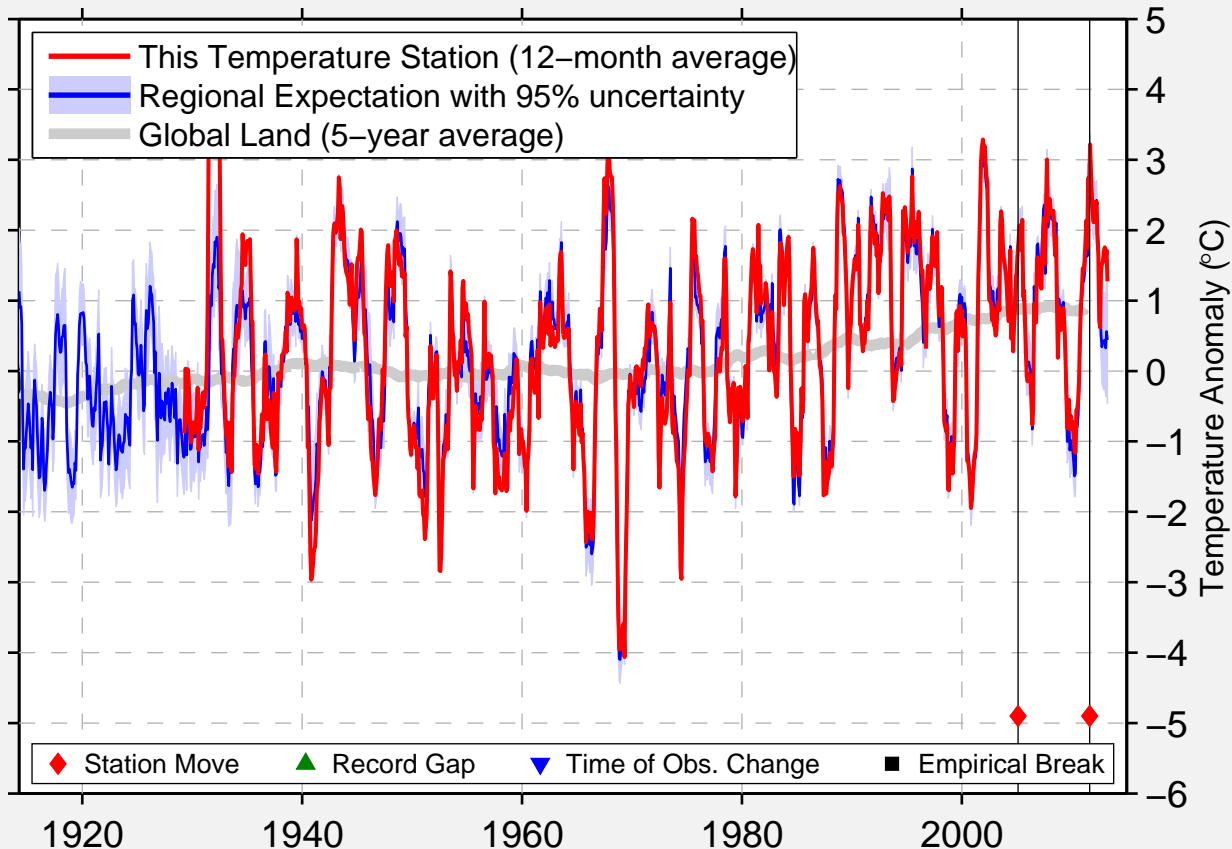

TURA

64.268 N, 100.225 E (Russia)

Data Quality Controlled and Aligned at Breakpoints

Berkeley Earth