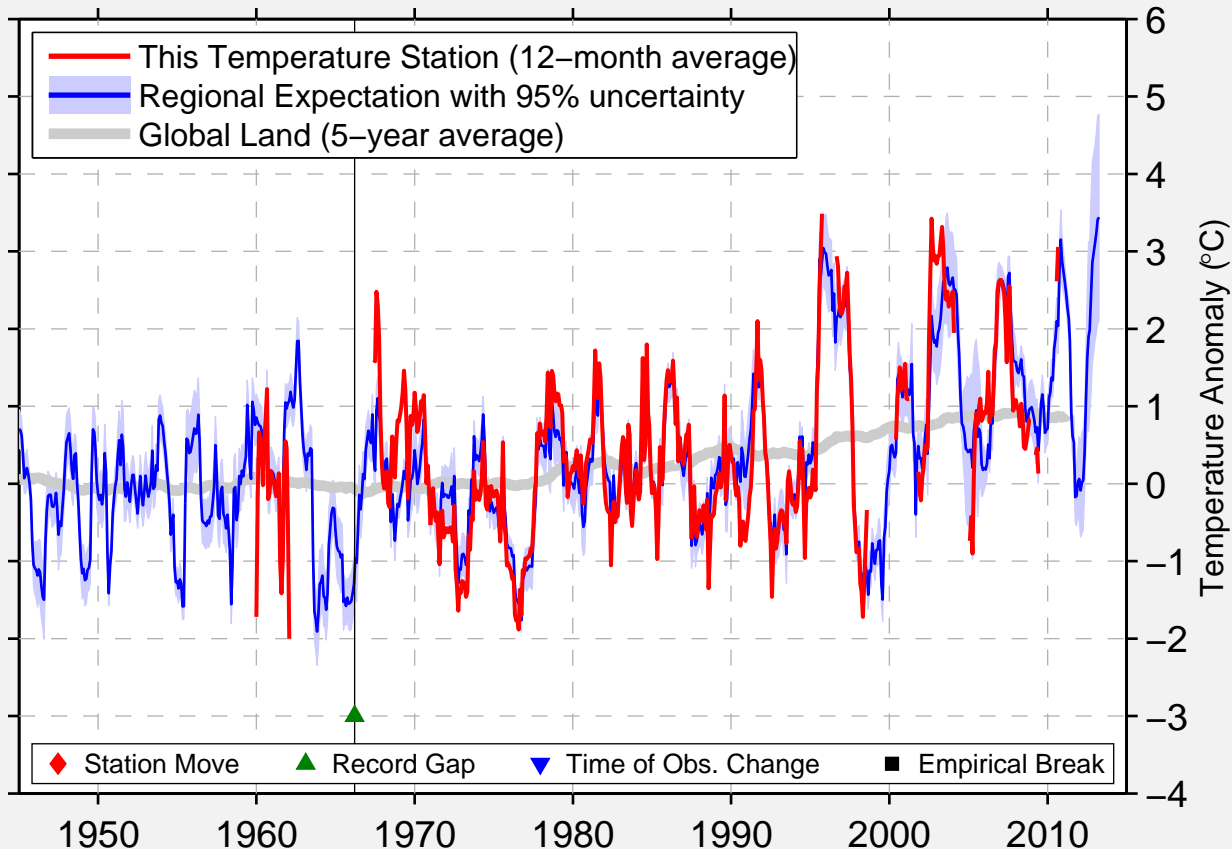

VERHNEE PENZINO

64.217 N, 164.233 E (Russia)

Data Quality Controlled and Aligned at Breakpoints

Berkeley Earth