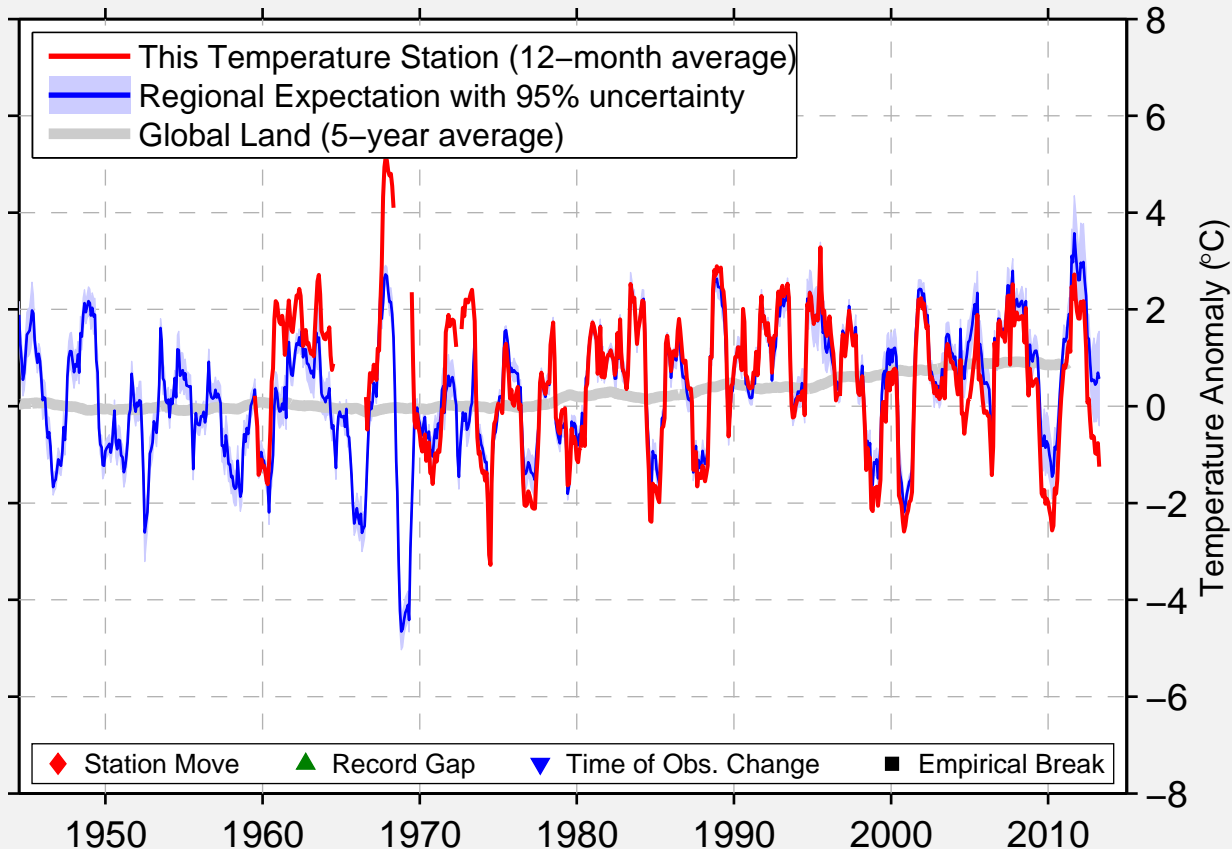

TUTONCHANY

64.202 N, 93.788 E (Russia)

Data Quality Controlled and Aligned at Breakpoints

Berkeley Earth