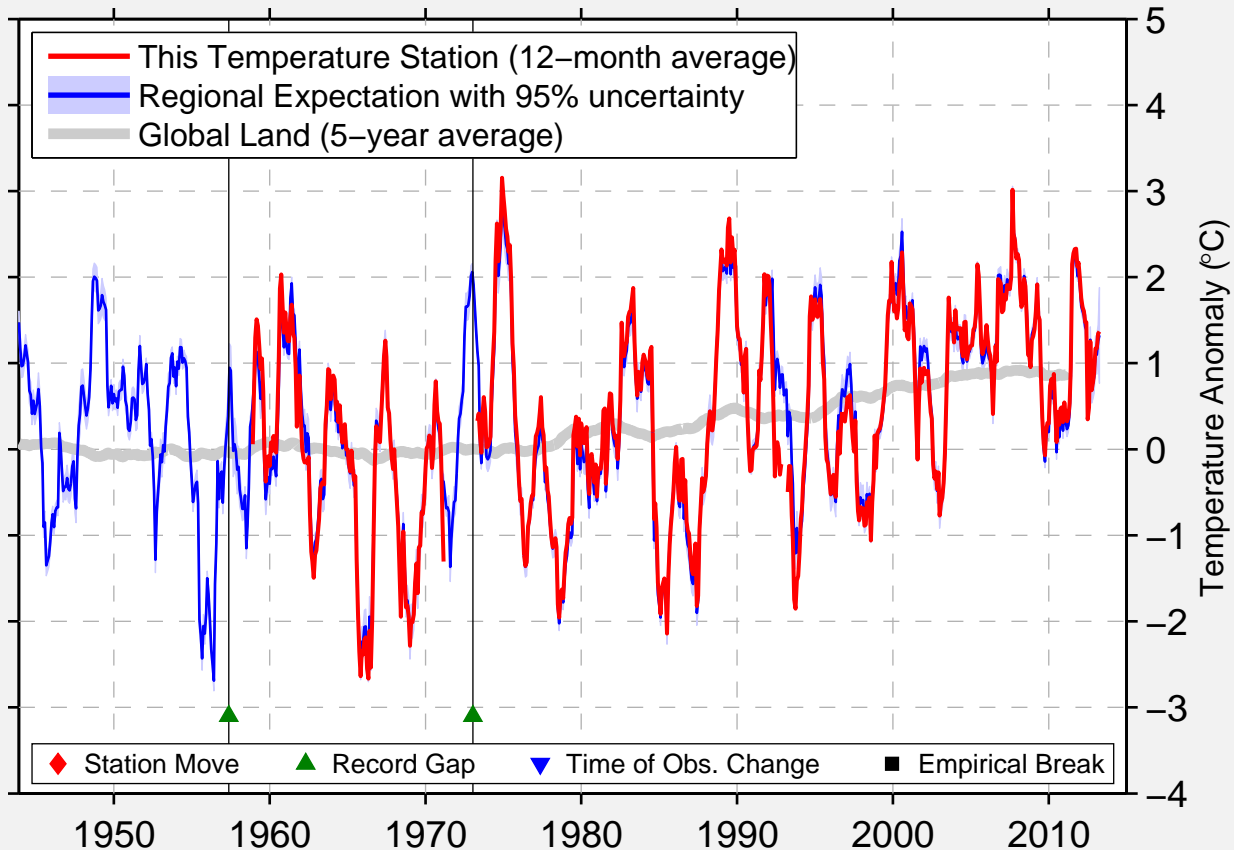

SEGEZA

63.767 N, 34.283 E (Russia)

Data Quality Controlled and Aligned at Breakpoints

Berkeley Earth