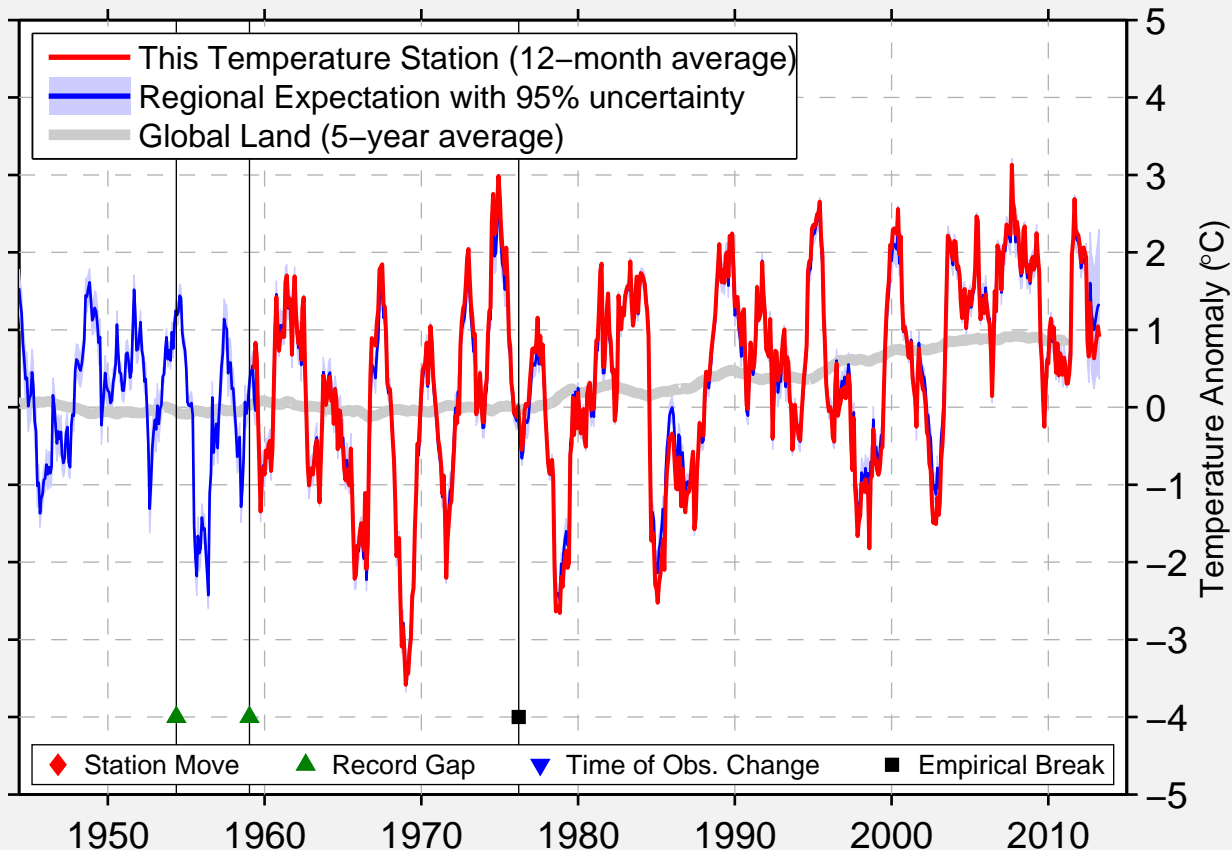

SURA

63.583 N, 45.633 E (Russia)

Data Quality Controlled and Aligned at Breakpoints

Berkeley Earth