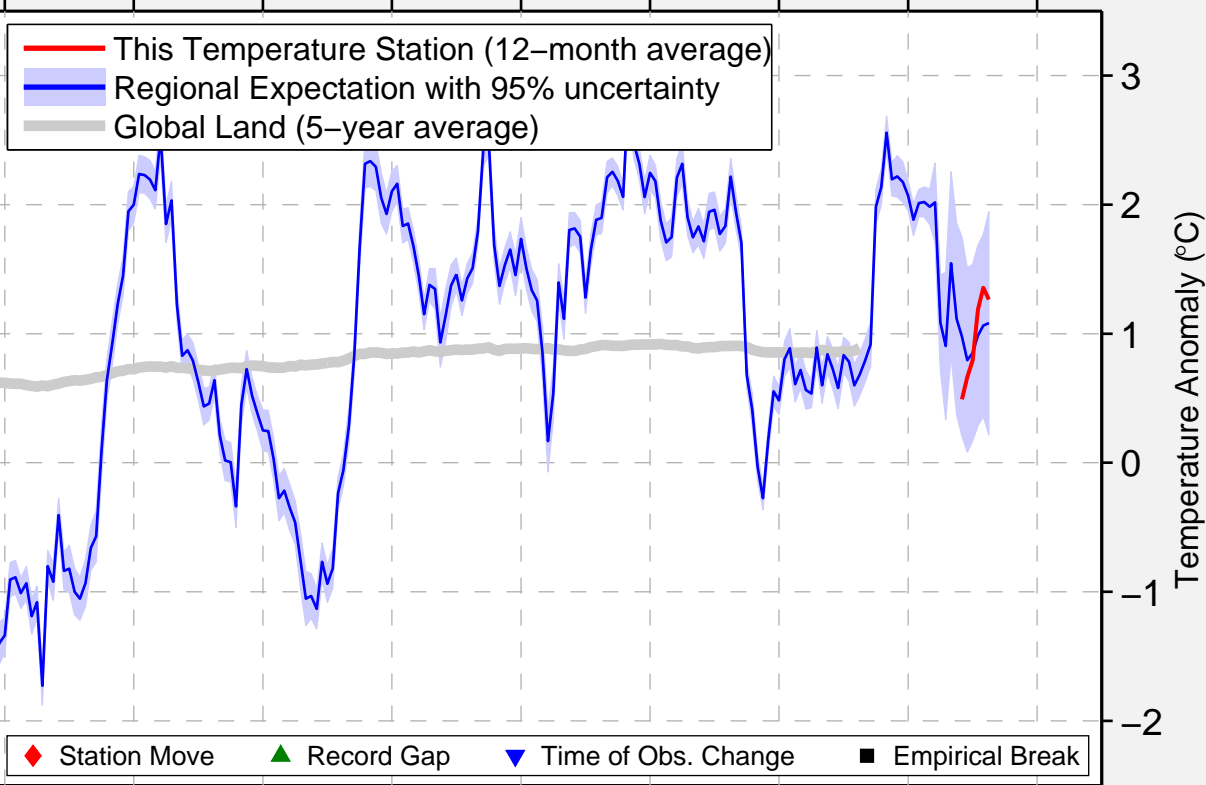

# VENDINGA

63.450 N, 47.905 E (Russia)

◆ Station Move    ▲ Record Gap    ▼ Time of Obs. Change    ■ Empirical Break