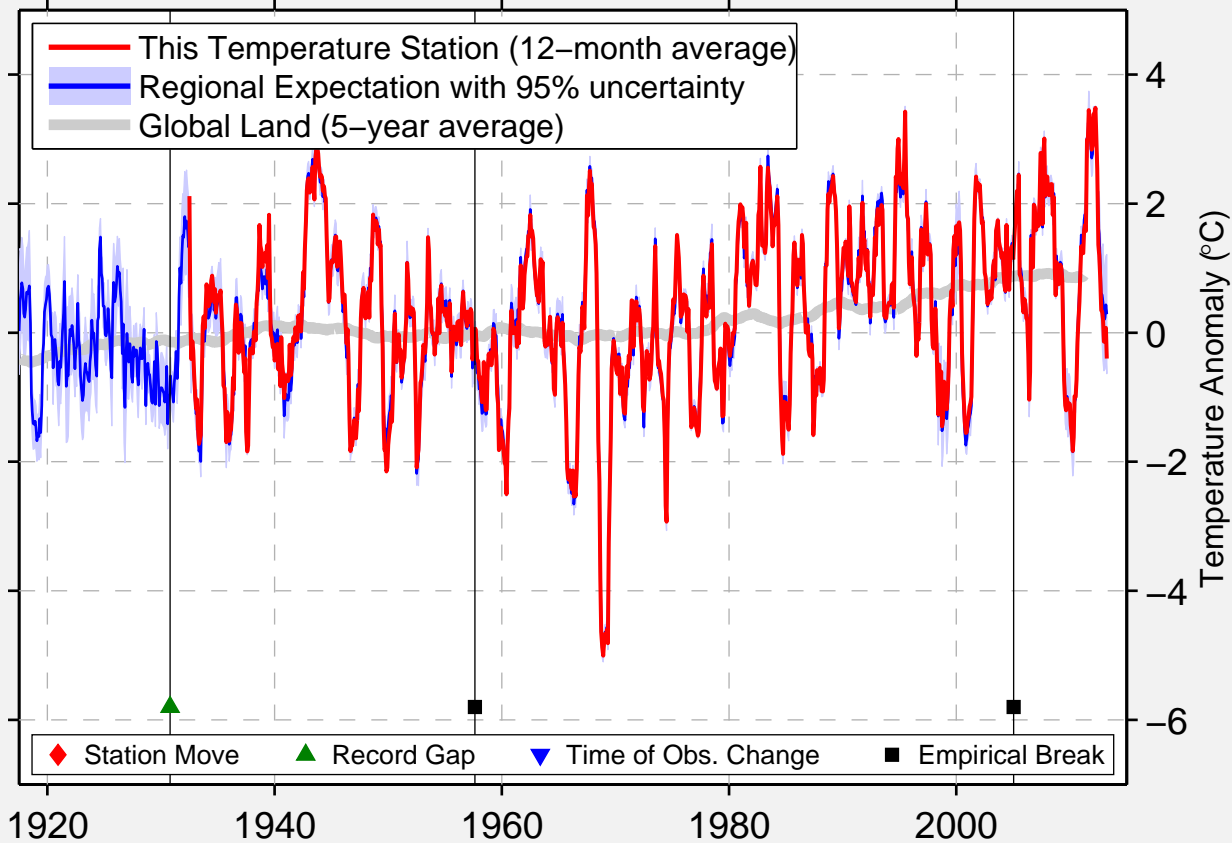

VERHNEIMBATSK

63.153 N, 87.958 E (Russia)

Data Quality Controlled and Aligned at Breakpoints

Berkeley Earth