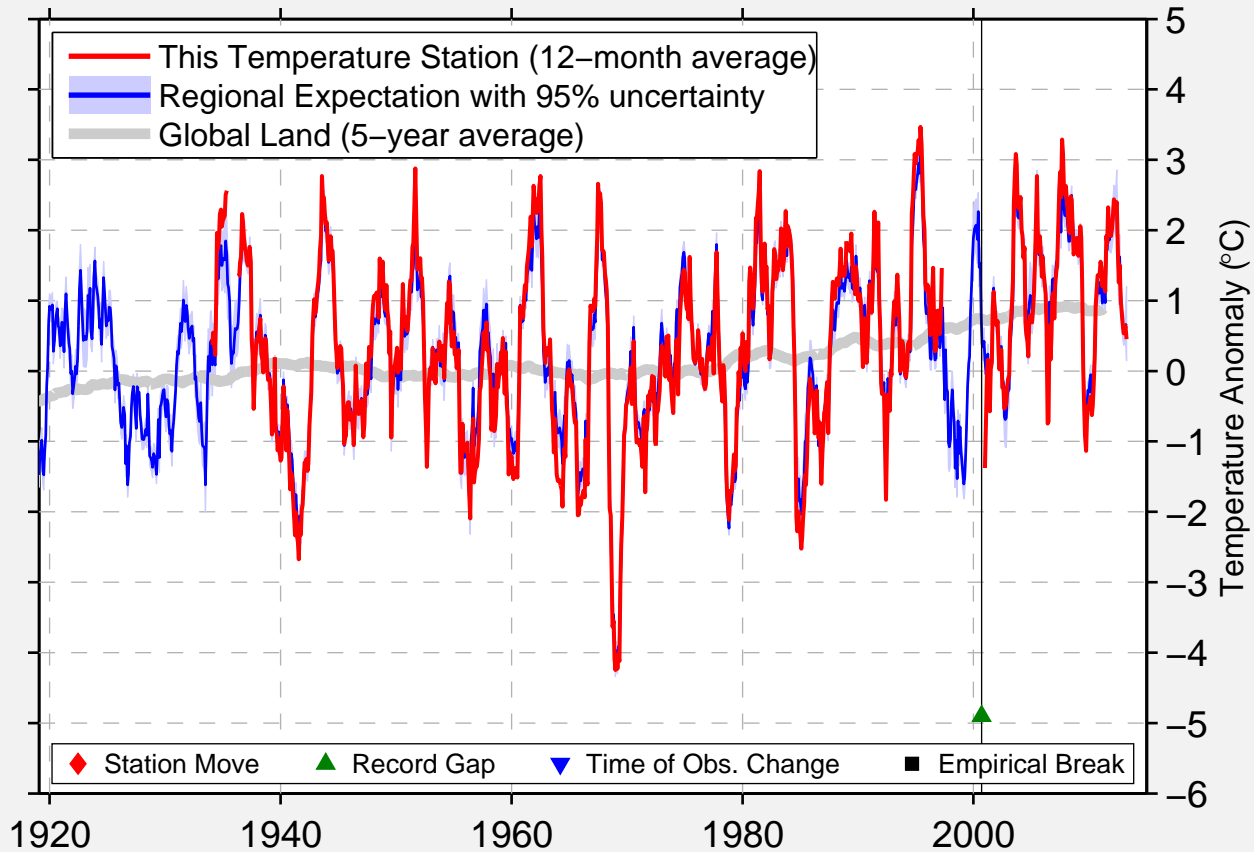

# NJAKSIMVOL'

62.432 N, 60.868 E (Russia)

Data Quality Controlled and Aligned at Breakpoints

Berkeley Earth