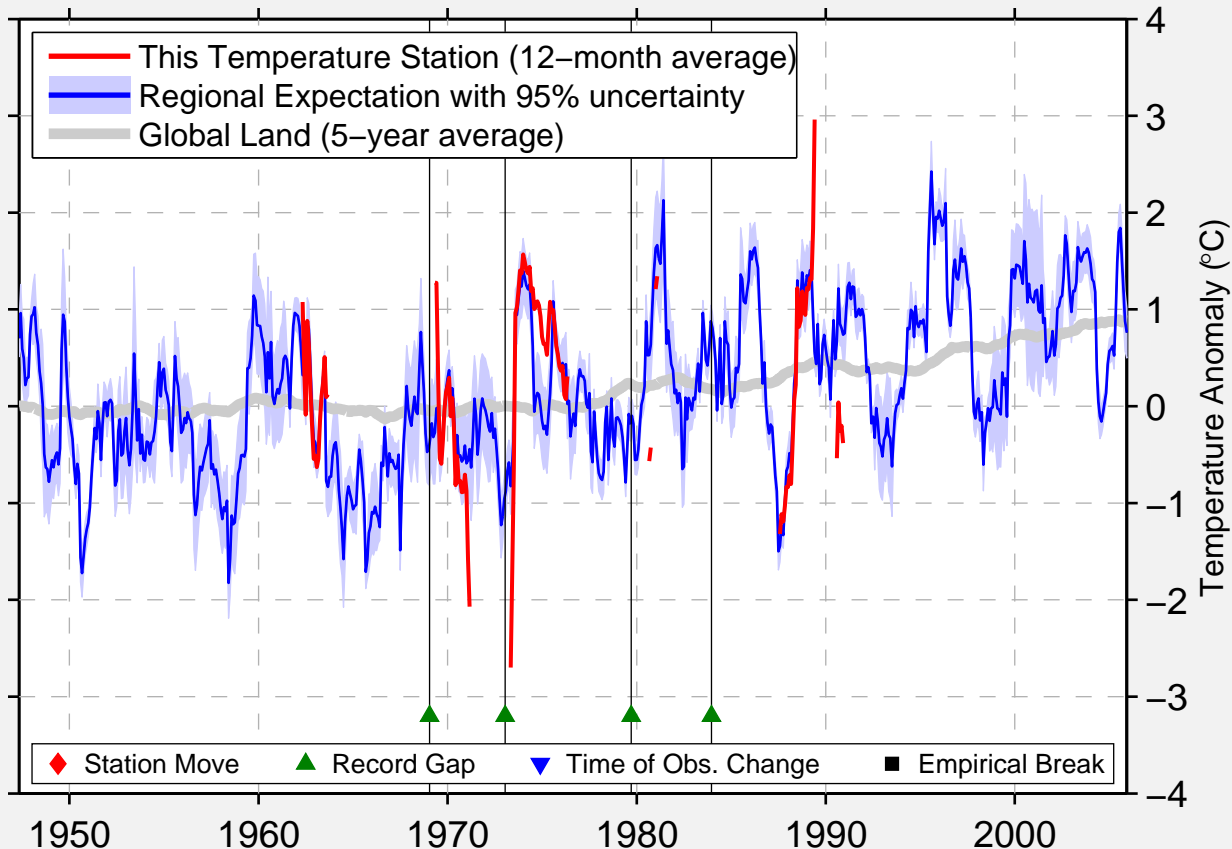

KULU

61.883 N, 147.350 E (Russia)

Data Quality Controlled and Aligned at Breakpoints

Berkeley Earth