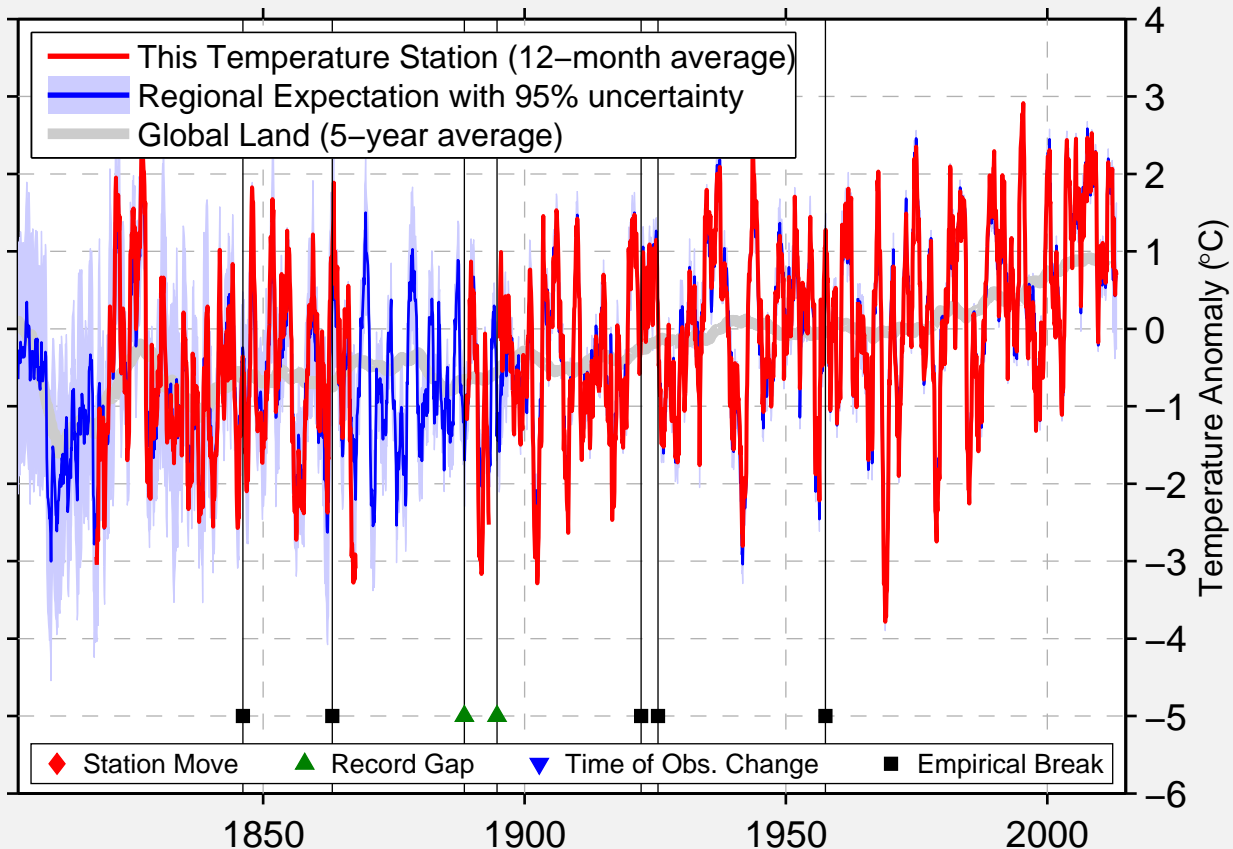

SYKTYVKAR

61.696 N, 50.825 E (Russia)

Data Quality Controlled and Aligned at Breakpoints

Berkeley Earth