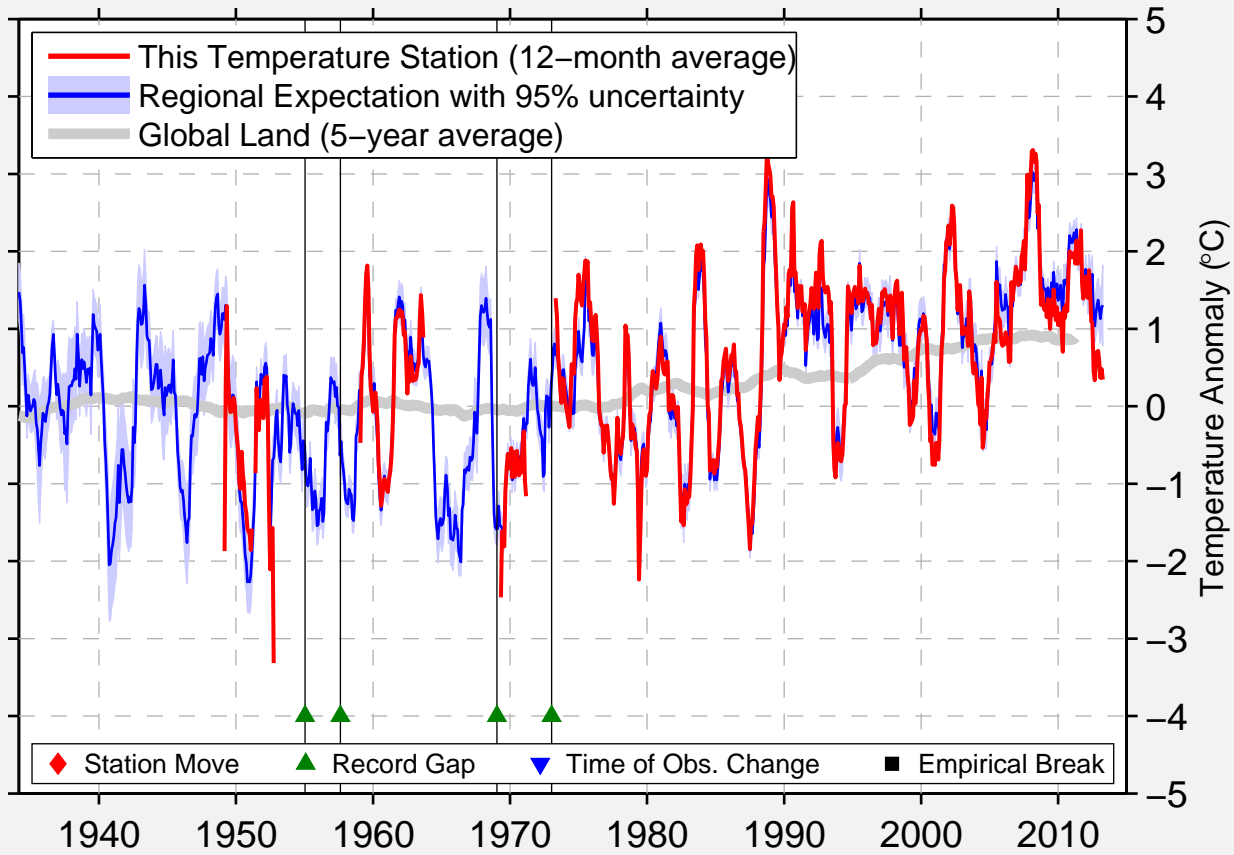

POKROVSKAJA

61.483 N, 129.150 E (Russia)

Data Quality Controlled and Aligned at Breakpoints

Berkeley Earth