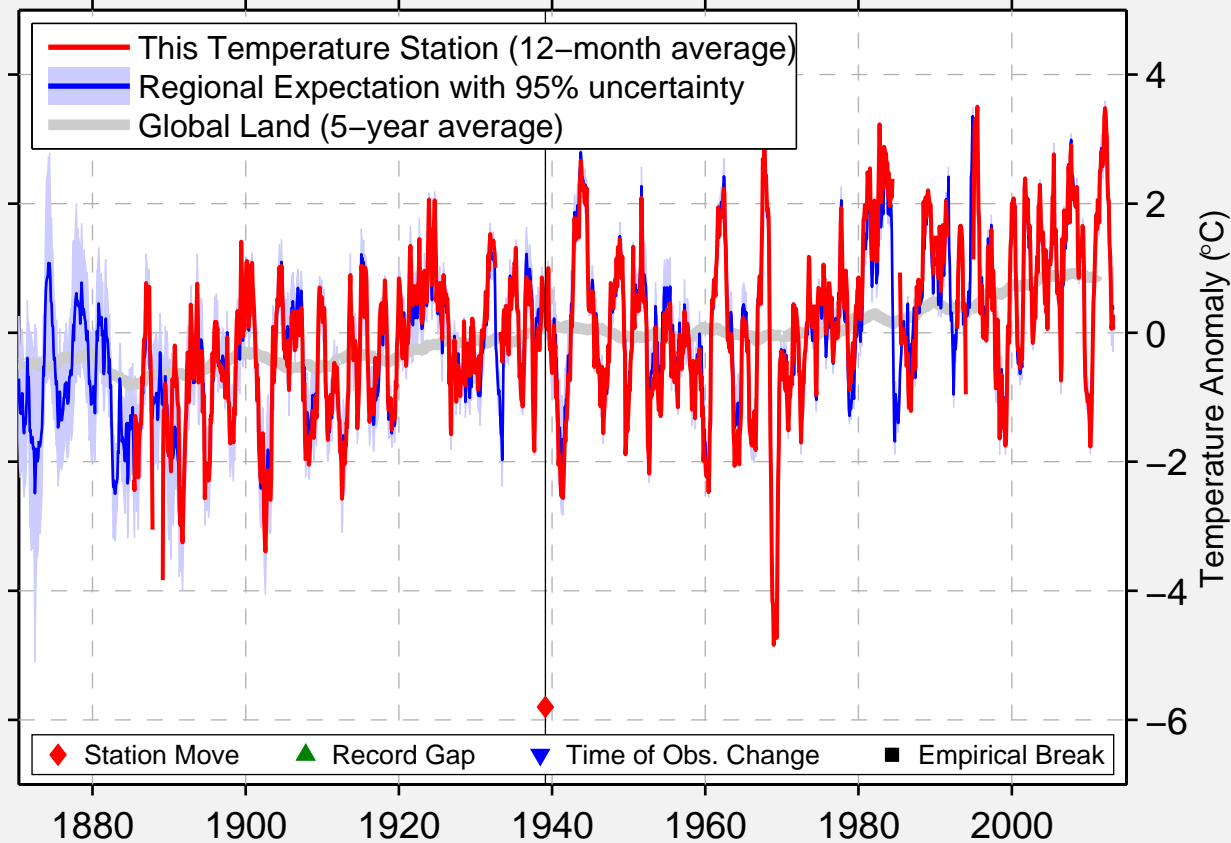

SURGUT

61.277 N, 73.452 E (Russia)

Data Quality Controlled and Aligned at Breakpoints

Berkeley Earth