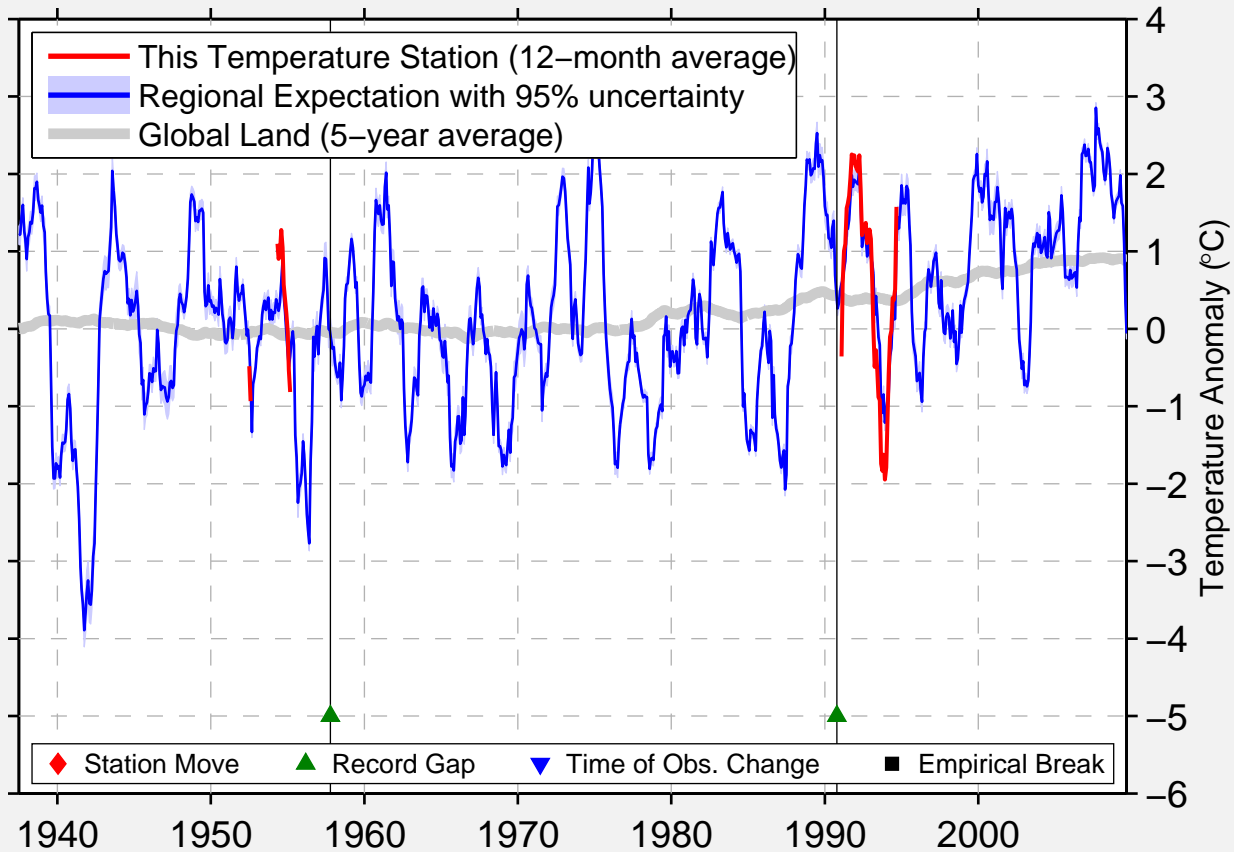

SVIRICA

60.467 N, 32.900 E (Russia)

Data Quality Controlled and Aligned at Breakpoints

Berkeley Earth