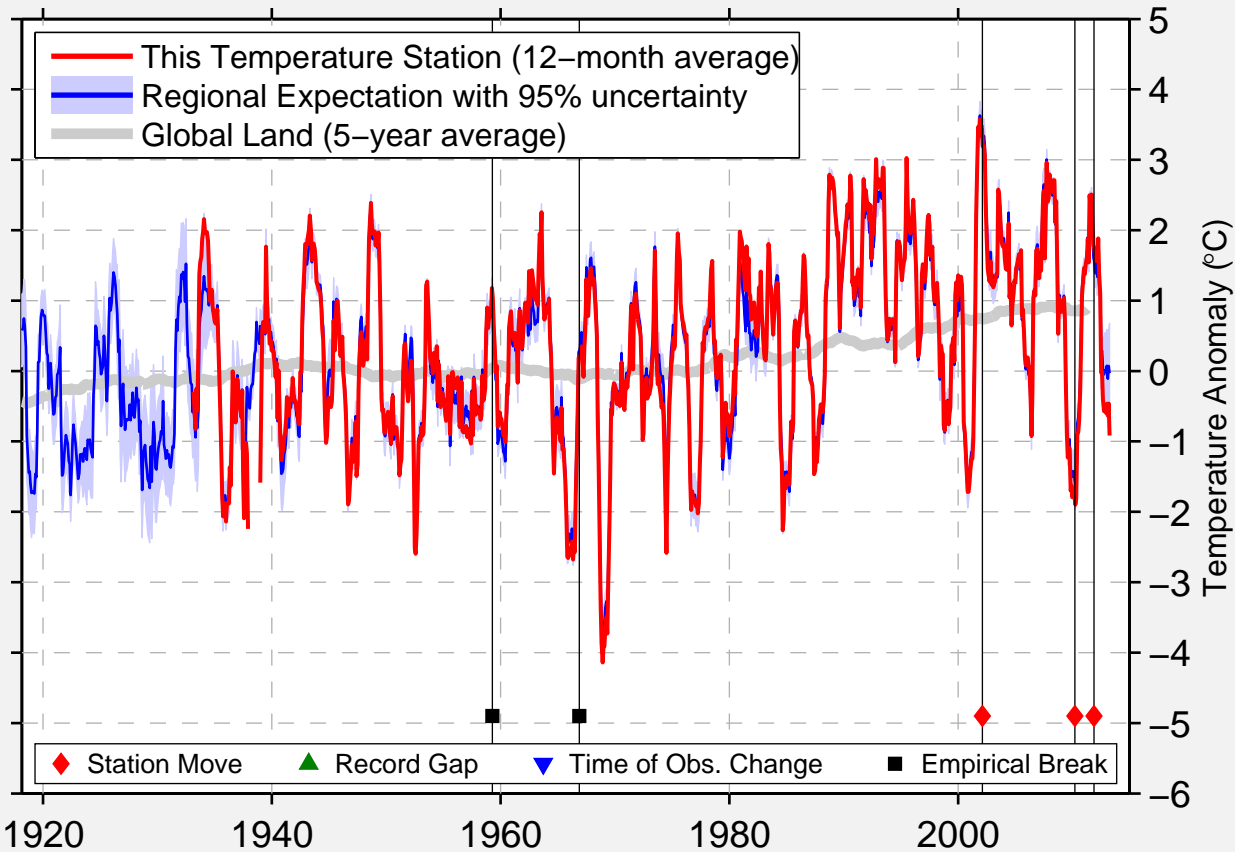

VANAVARA

60.300 N, 102.223 E (Russia)

Data Quality Controlled and Aligned at Breakpoints

Berkeley Earth