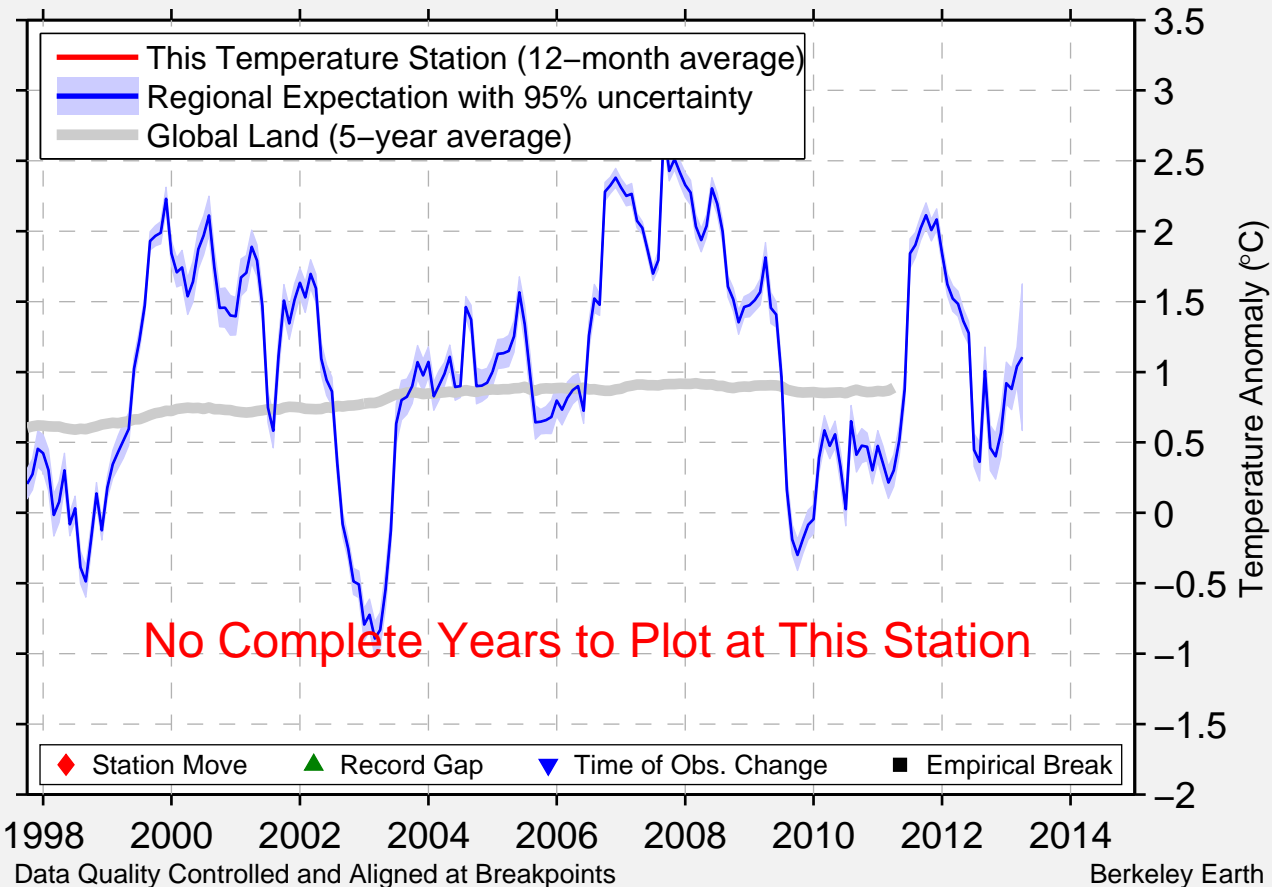

# OZERKI

60.217 N, 29.000 E (Russia)

No Complete Years to Plot at This Station

◆ Station Move    ▲ Record Gap    ▼ Time of Obs. Change    ■ Empirical Break