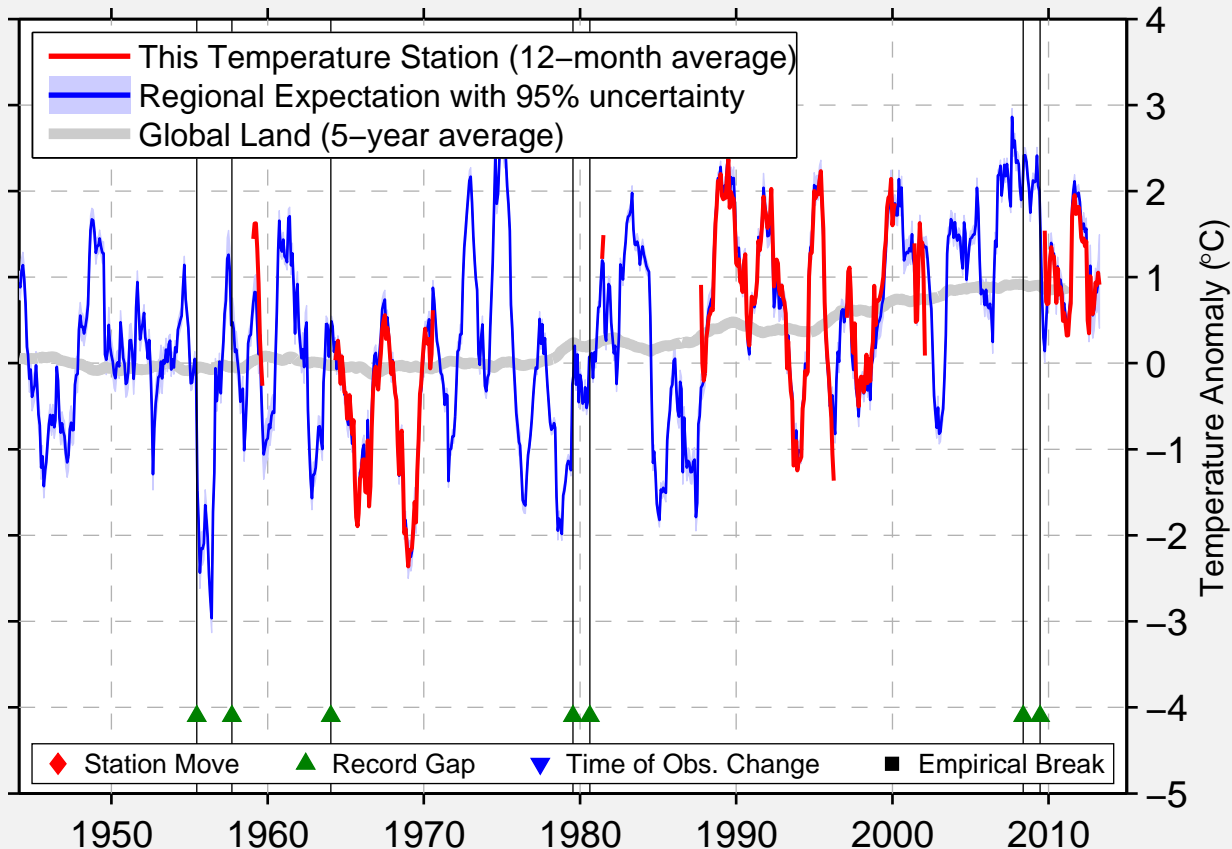

# BELOZERSK

60.025 N, 37.767 E (Russia)

Data Quality Controlled and Aligned at Breakpoints

Berkeley Earth