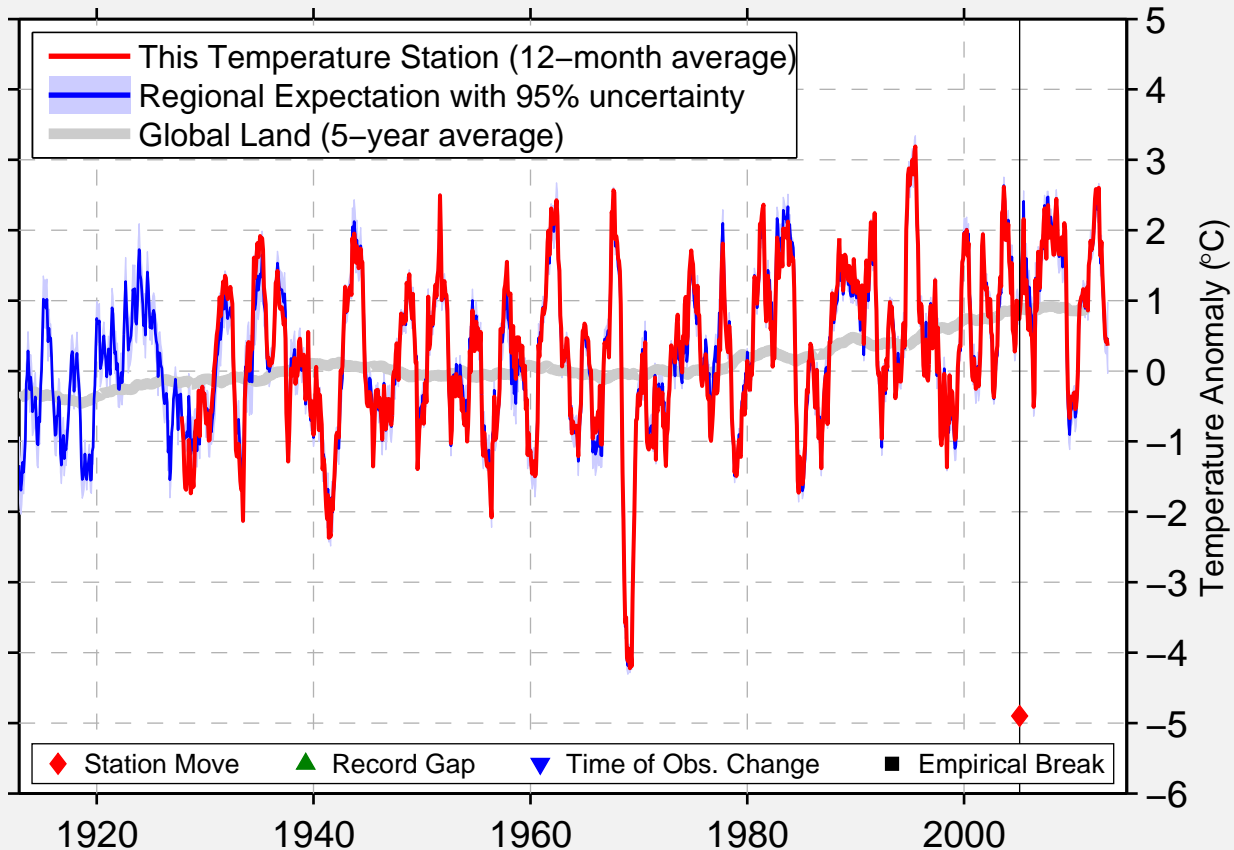

LEUSI FORMER

59.625 N, 65.748 E (Russia)

Data Quality Controlled and Aligned at Breakpoints

Berkeley Earth