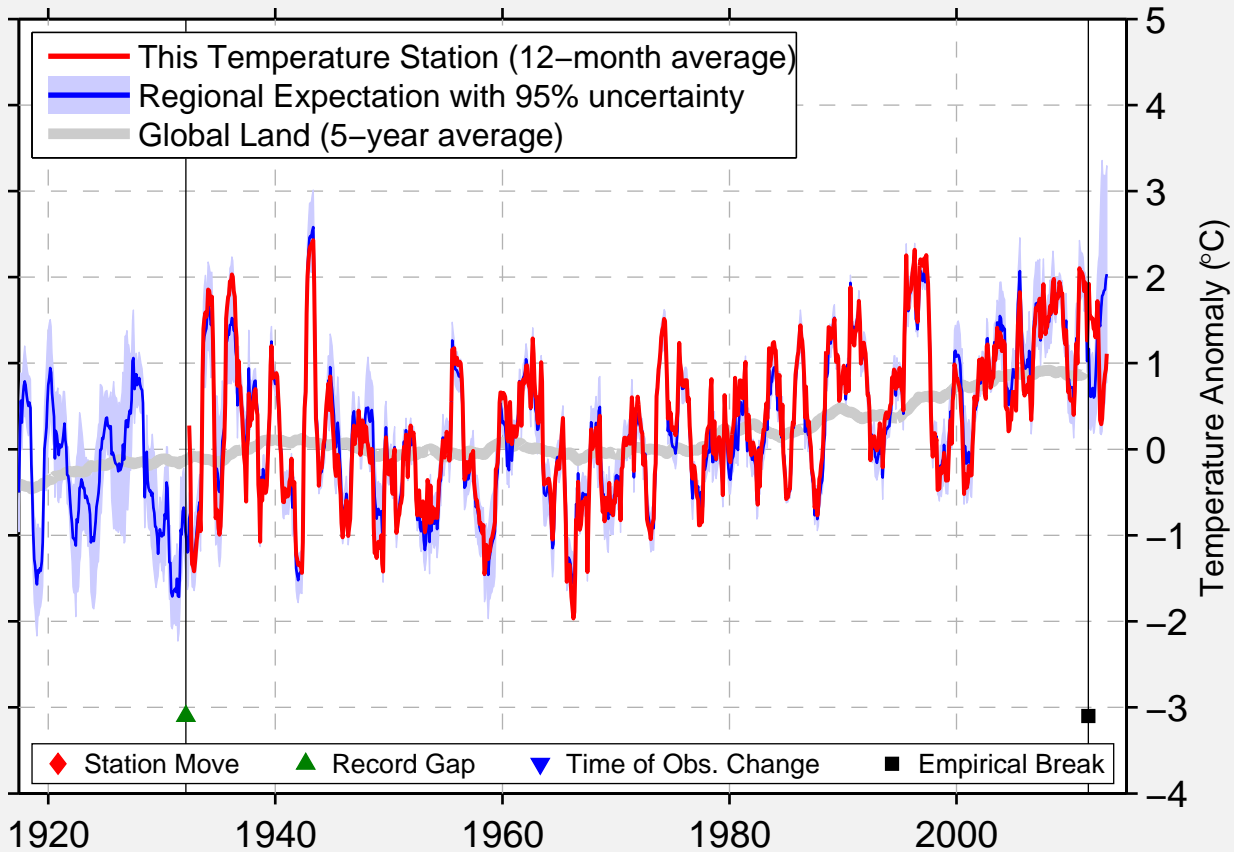

# NAGAEVO/MAGADAN FORMER

59.550 N, 150.783 E (Russia)

Data Quality Controlled and Aligned at Breakpoints

Berkeley Earth