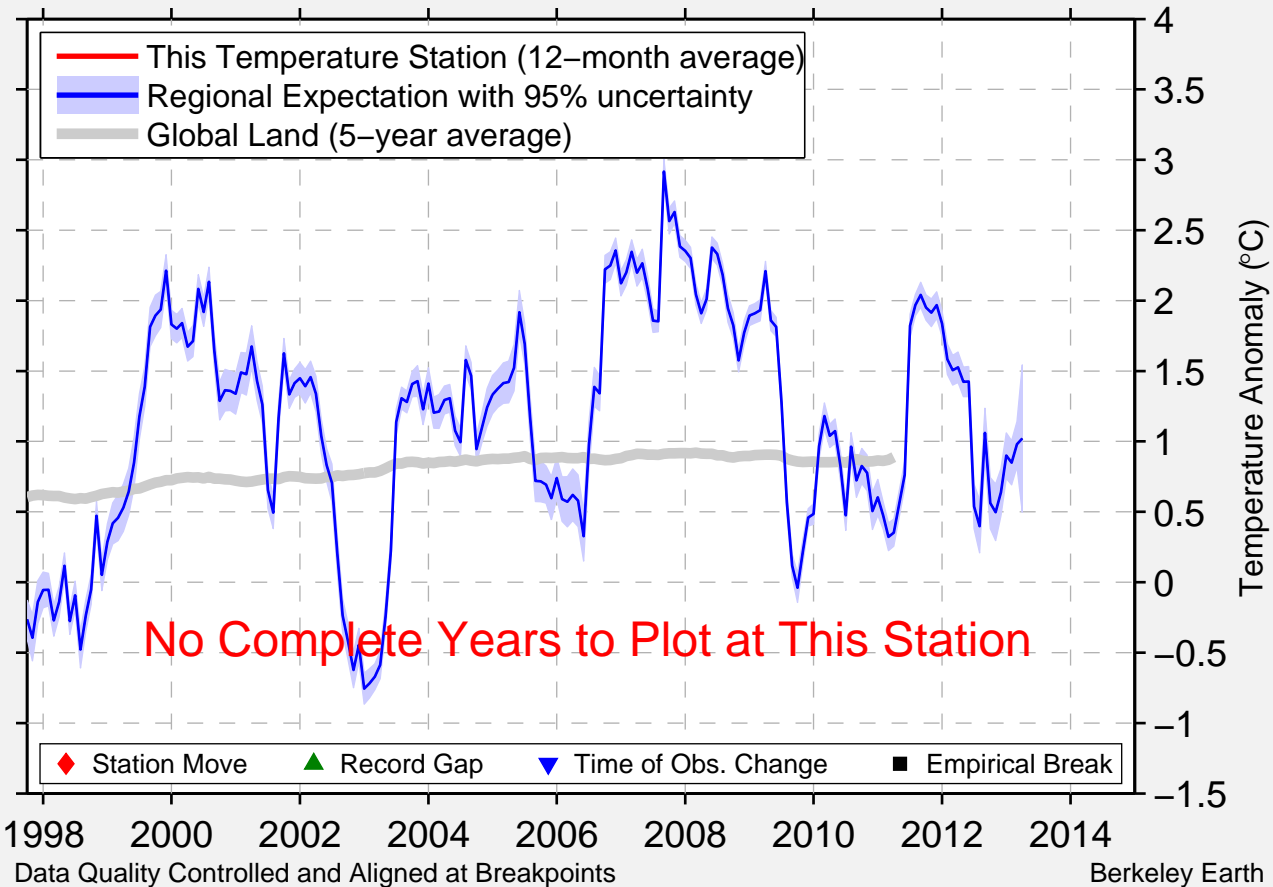

# EFIMOVSKAJA

59.500 N, 34.700 E (Russia)

No Complete Years to Plot at This Station

◆ Station Move    ▲ Record Gap    ▼ Time of Obs. Change    ■ Empirical Break