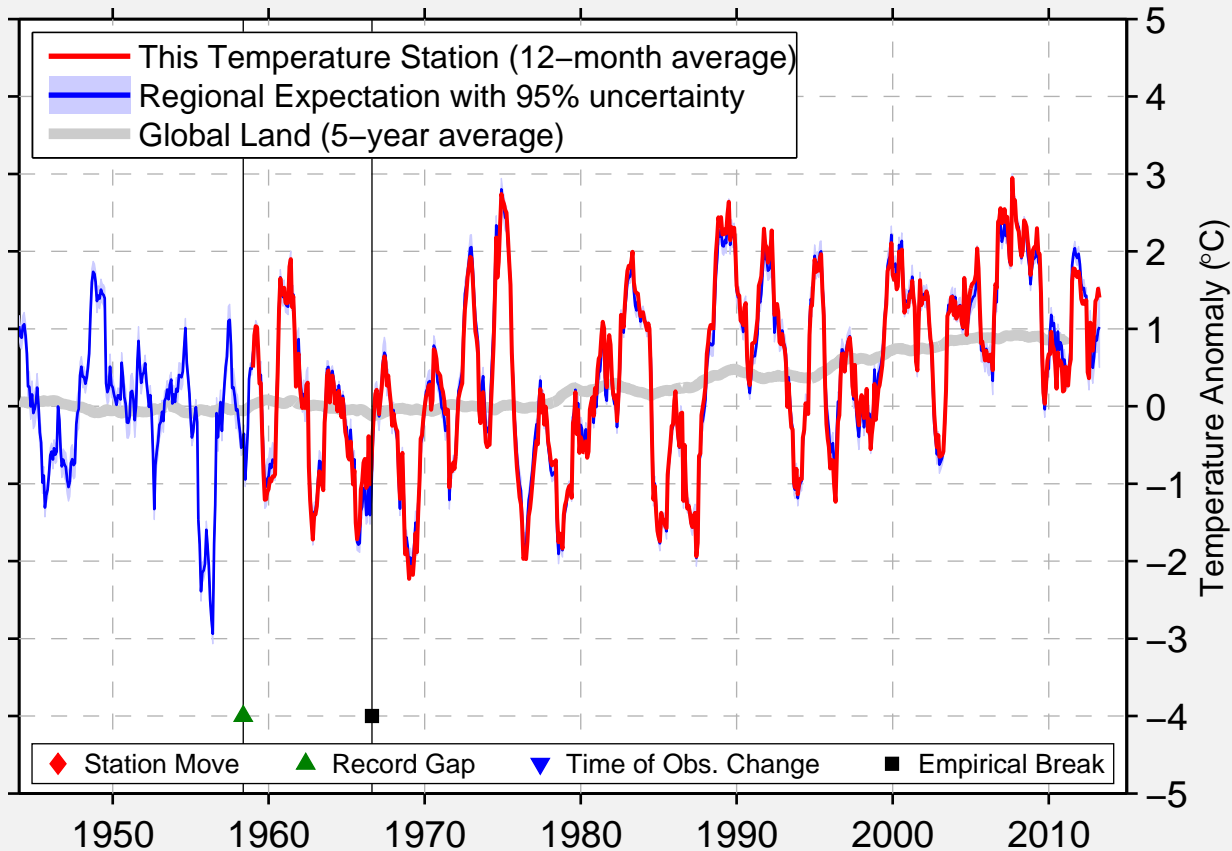

# BABAEVO

59.404 N, 35.911 E (Russia)

Data Quality Controlled and Aligned at Breakpoints

Berkeley Earth