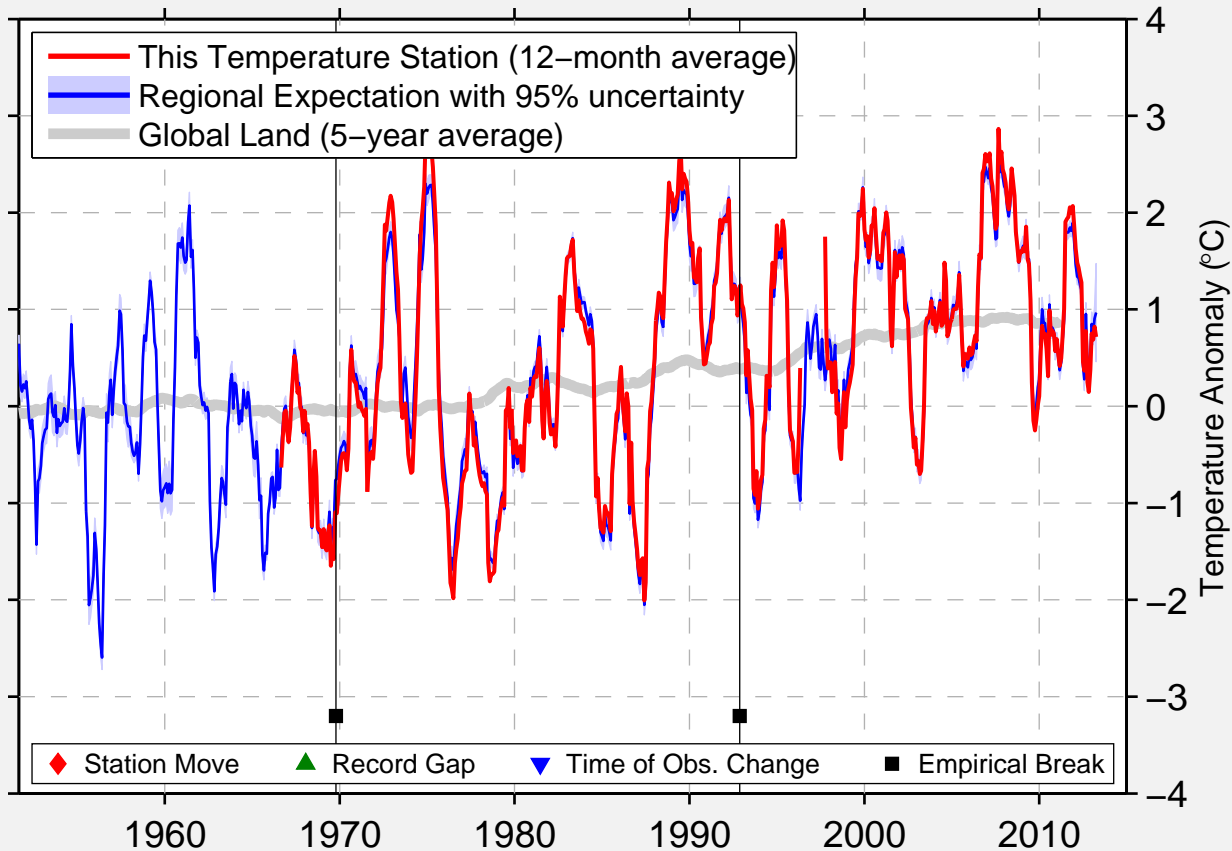

BELOGORKA

59.350 N, 30.133 E (Russia)

Data Quality Controlled and Aligned at Breakpoints

Berkeley Earth