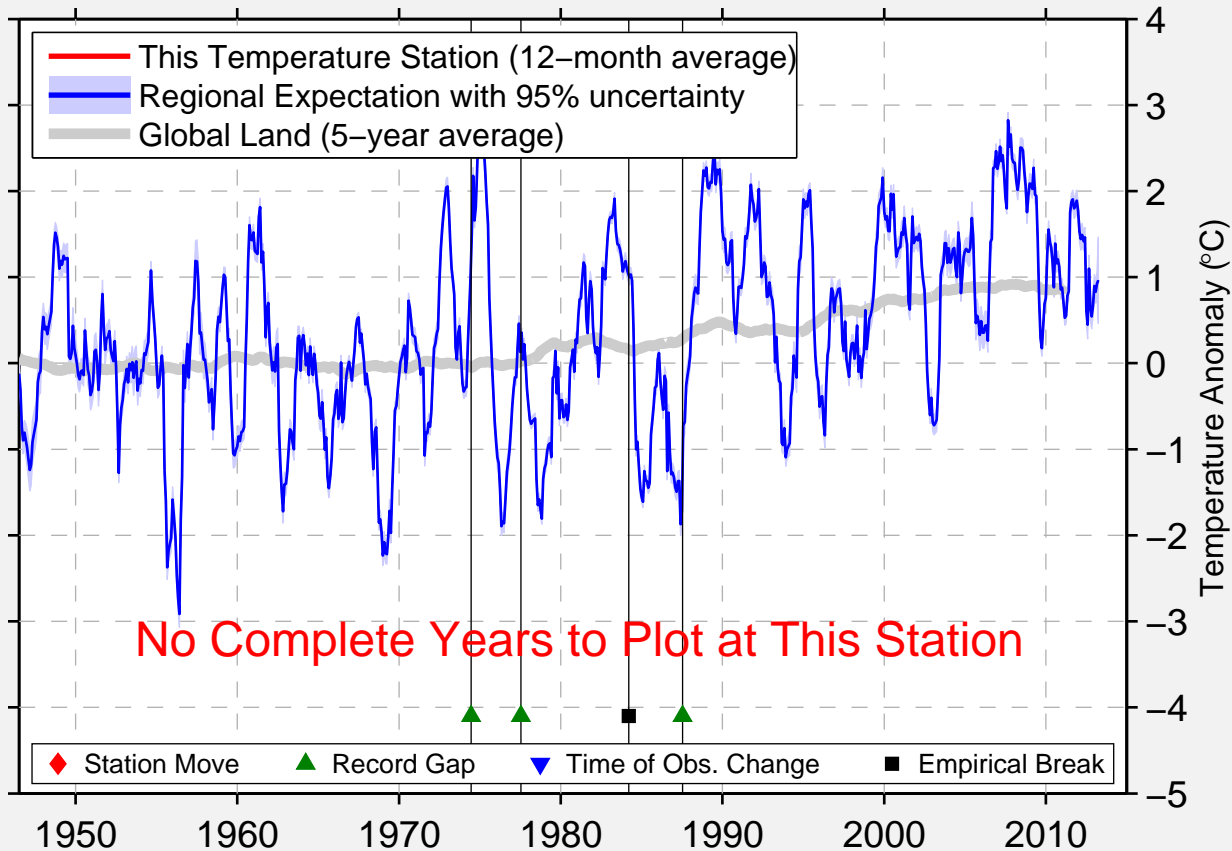

CEREPOVEC

59.265 N, 37.993 E (Russia)

Data Quality Controlled and Aligned at Breakpoints

Berkeley Earth