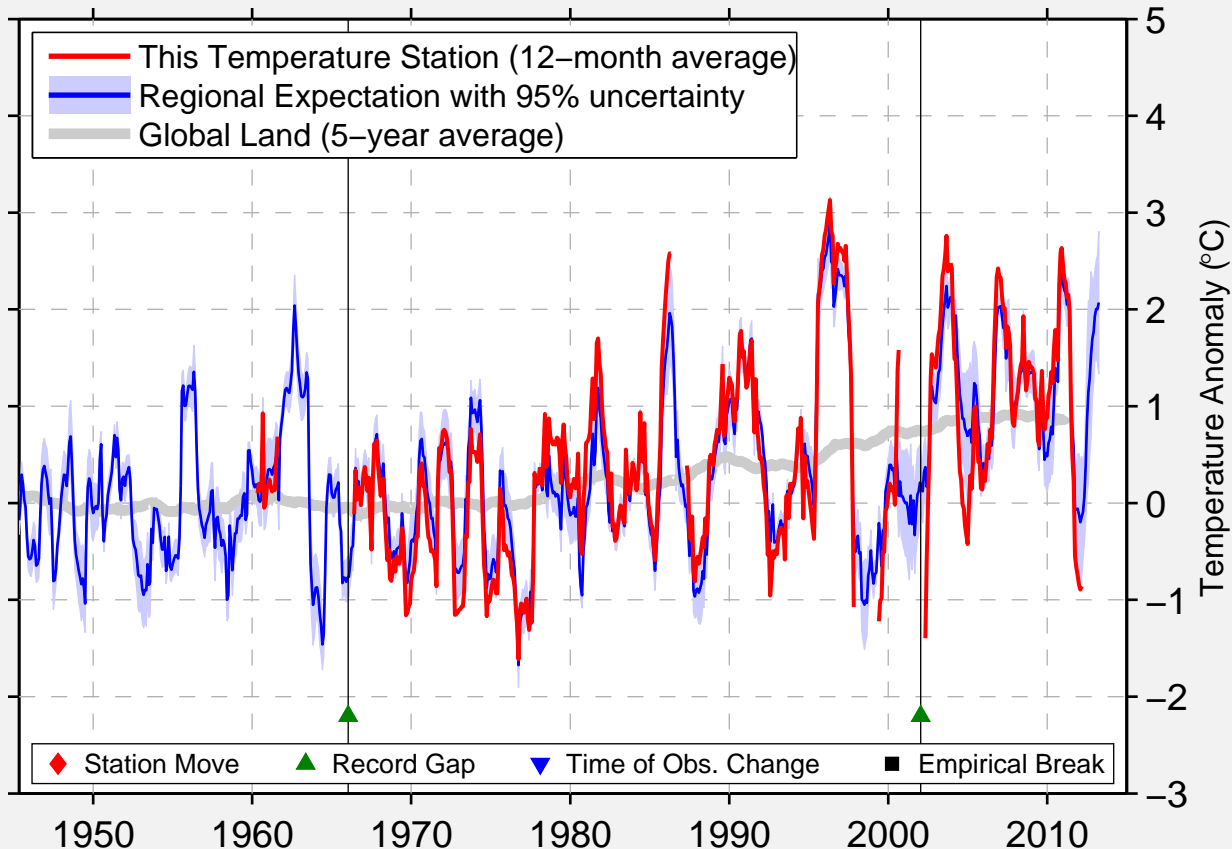

# OSSORA-IN-KAMCHAT

59.269 N, 163.121 E (Russia)

Data Quality Controlled and Aligned at Breakpoints

Berkeley Earth