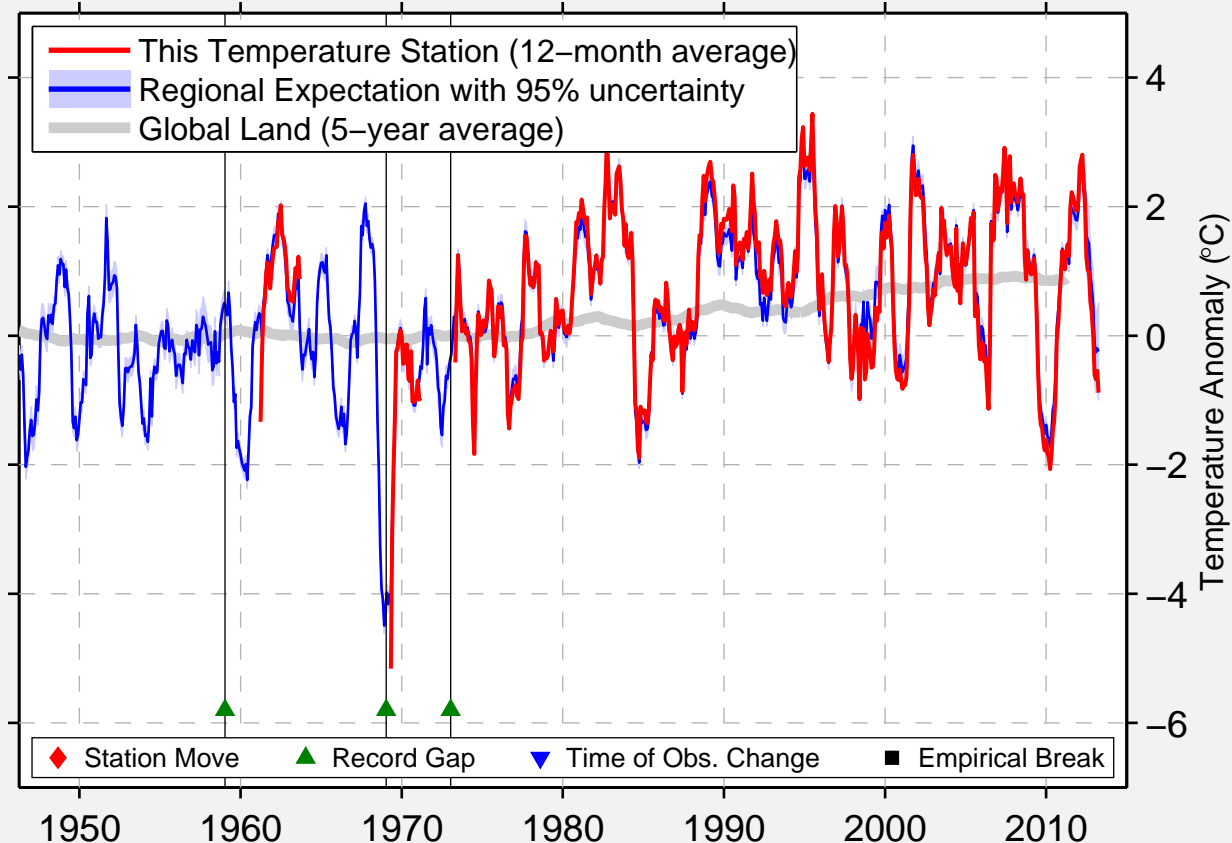

# KARGASOK

59.055 N, 80.894 E (Russia)

Data Quality Controlled and Aligned at Breakpoints

Berkeley Earth