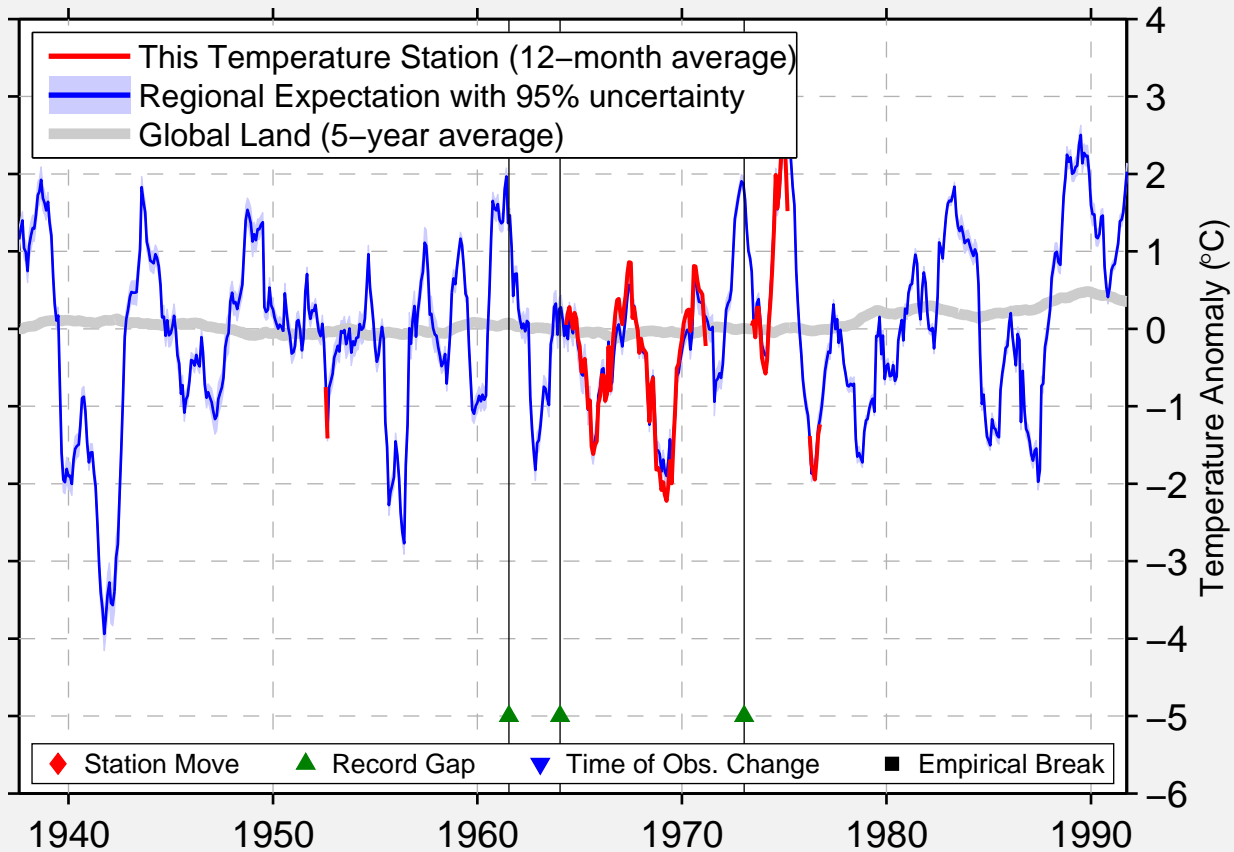

HVOJNAJA

58.900 N, 34.533 E (Russia)

Data Quality Controlled and Aligned at Breakpoints

Berkeley Earth