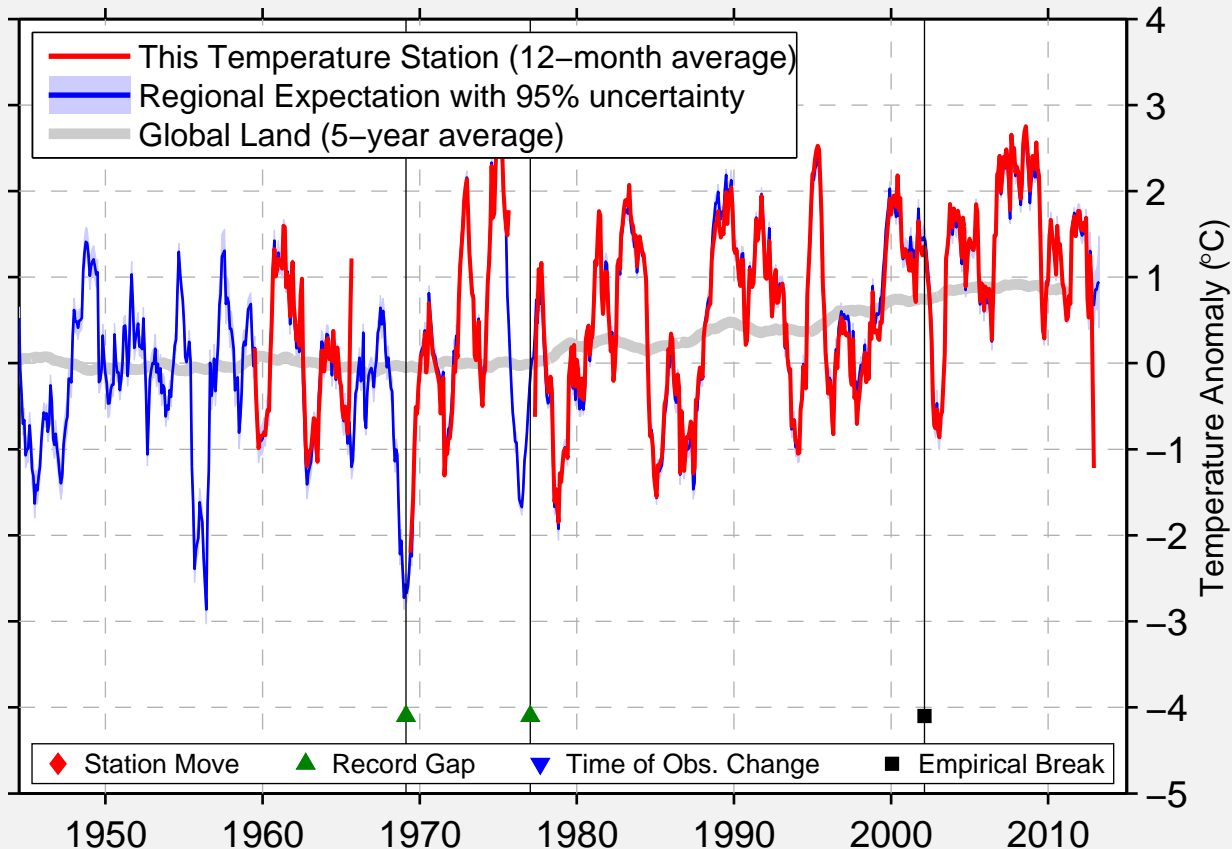

# YEKIMTSEVO (KOLOGRIV)

58.817 N, 44.317 E (Russia)

Data Quality Controlled and Aligned at Breakpoints

Berkeley Earth