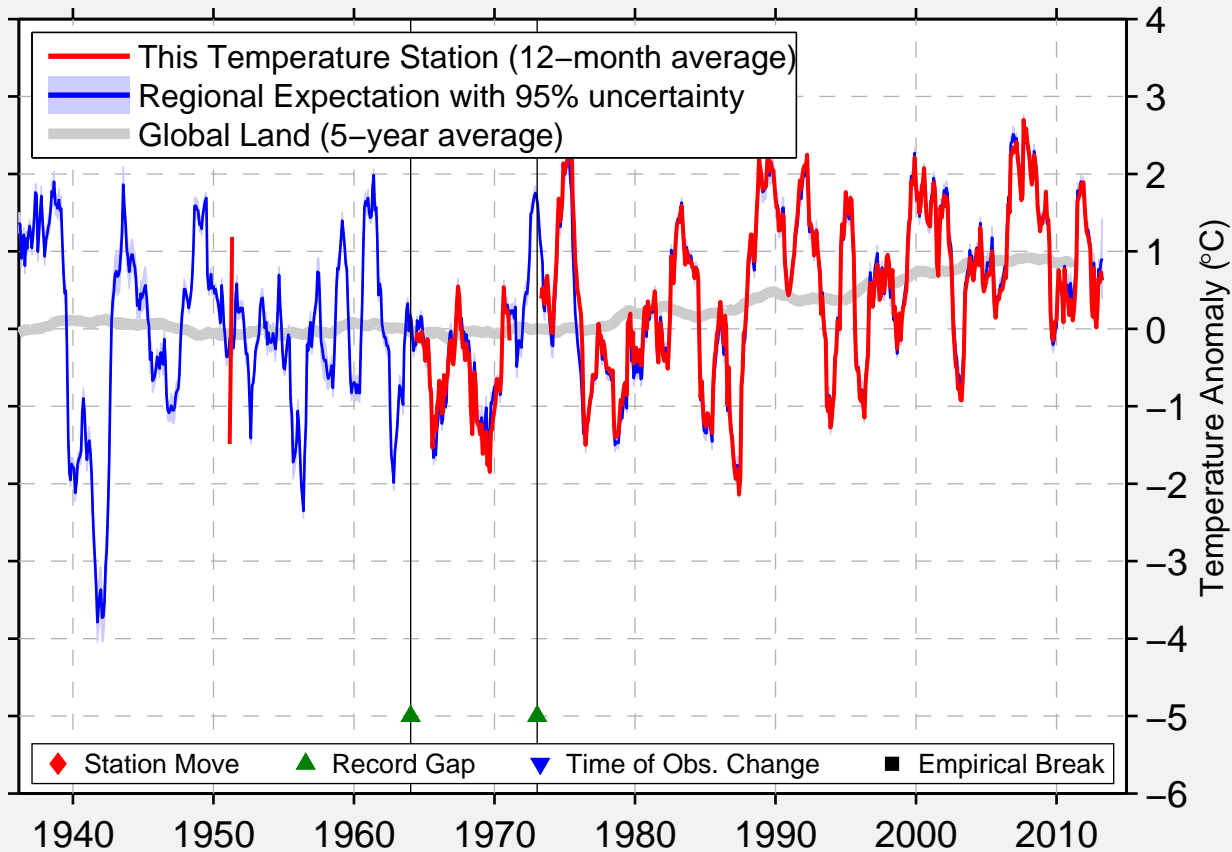

GDOV AIRPORT

58.733 N, 27.833 E (Russia)

Data Quality Controlled and Aligned at Breakpoints

Berkeley Earth