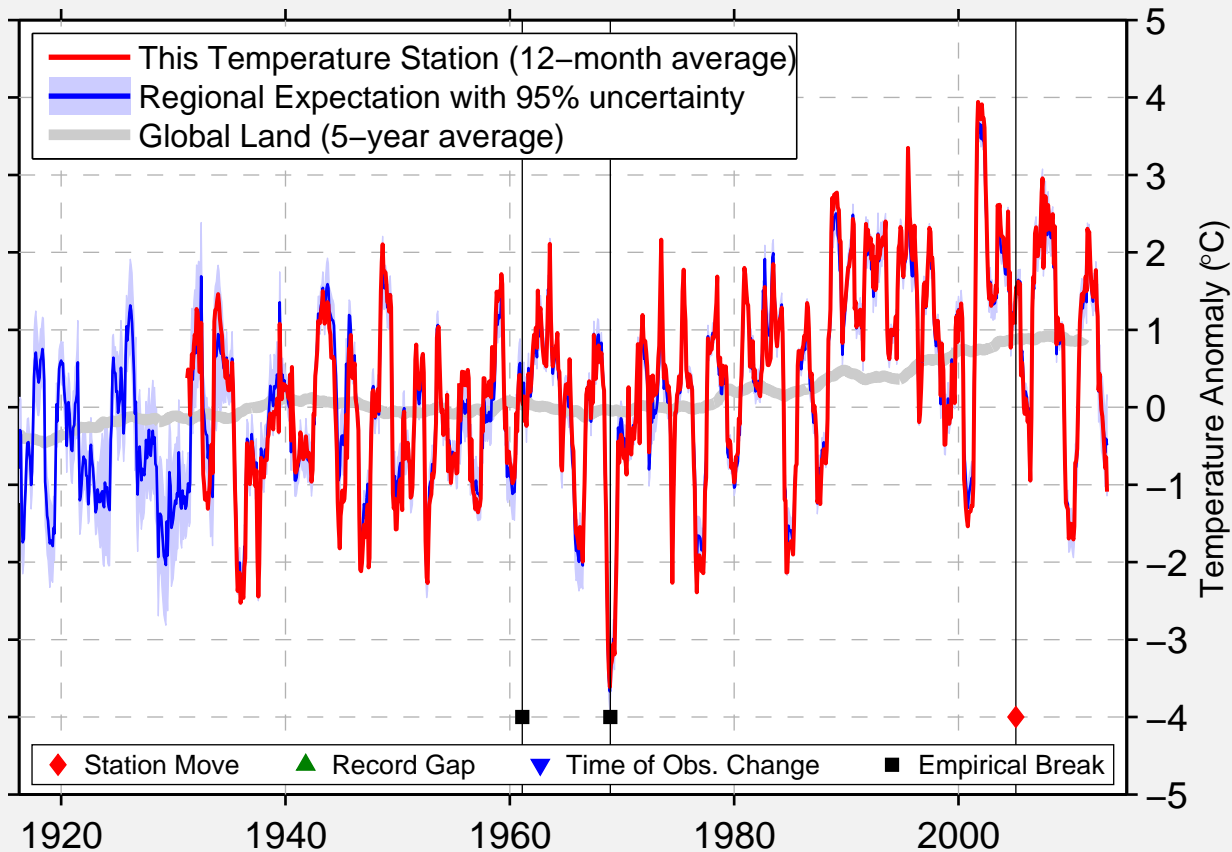

BOGUCHANY

58.383 N, 97.450 E (Russia)

Data Quality Controlled and Aligned at Breakpoints

Berkeley Earth