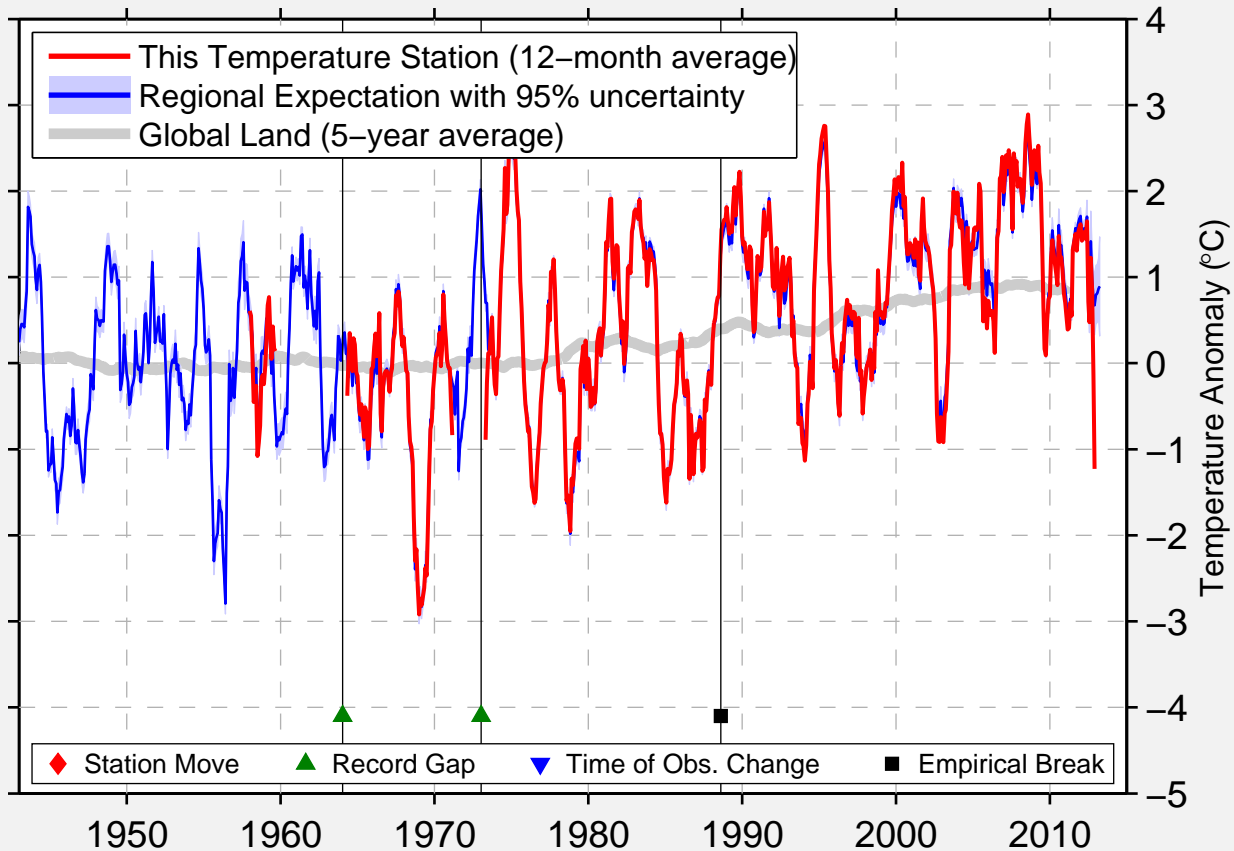

SAR'JA

58.367 N, 45.533 E (Russia)

Data Quality Controlled and Aligned at Breakpoints

Berkeley Earth