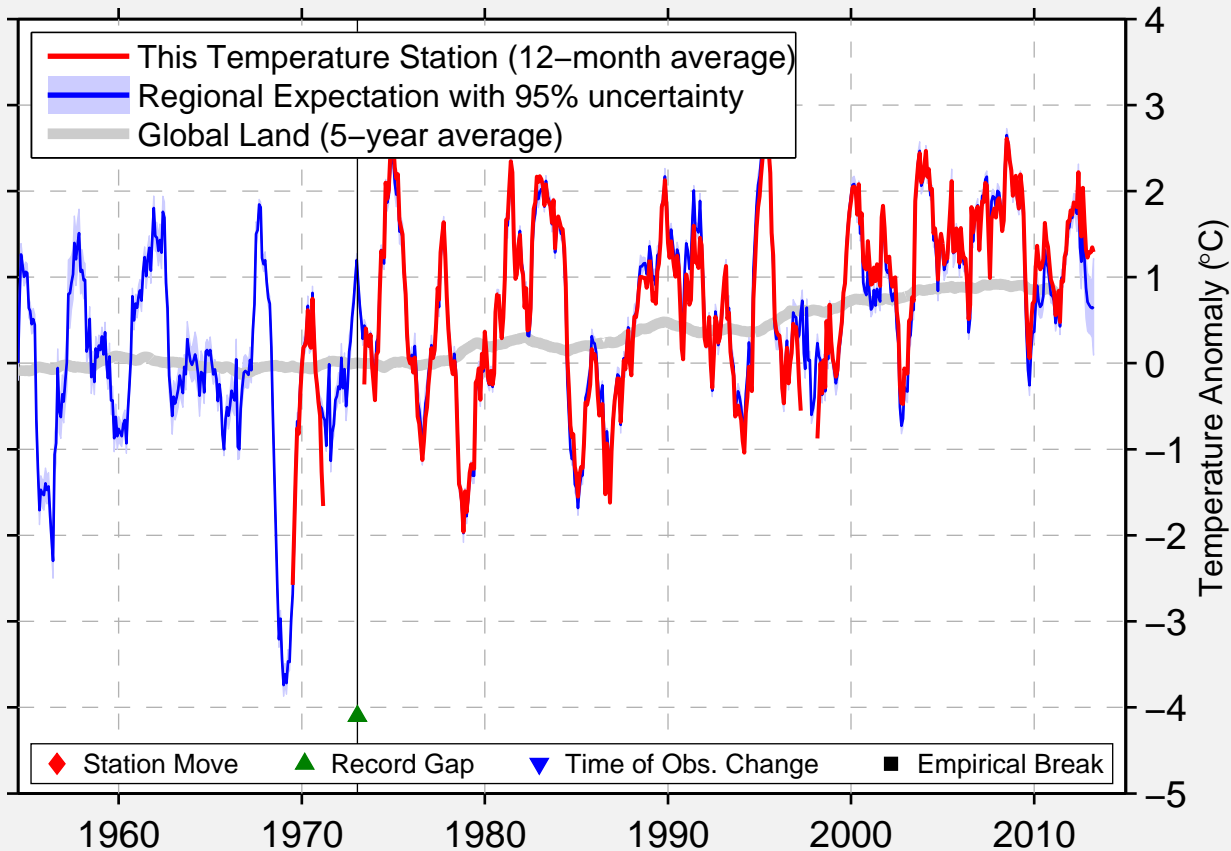

VERESCAGINO

58.083 N, 54.683 E (Russia)

Data Quality Controlled and Aligned at Breakpoints

Berkeley Earth