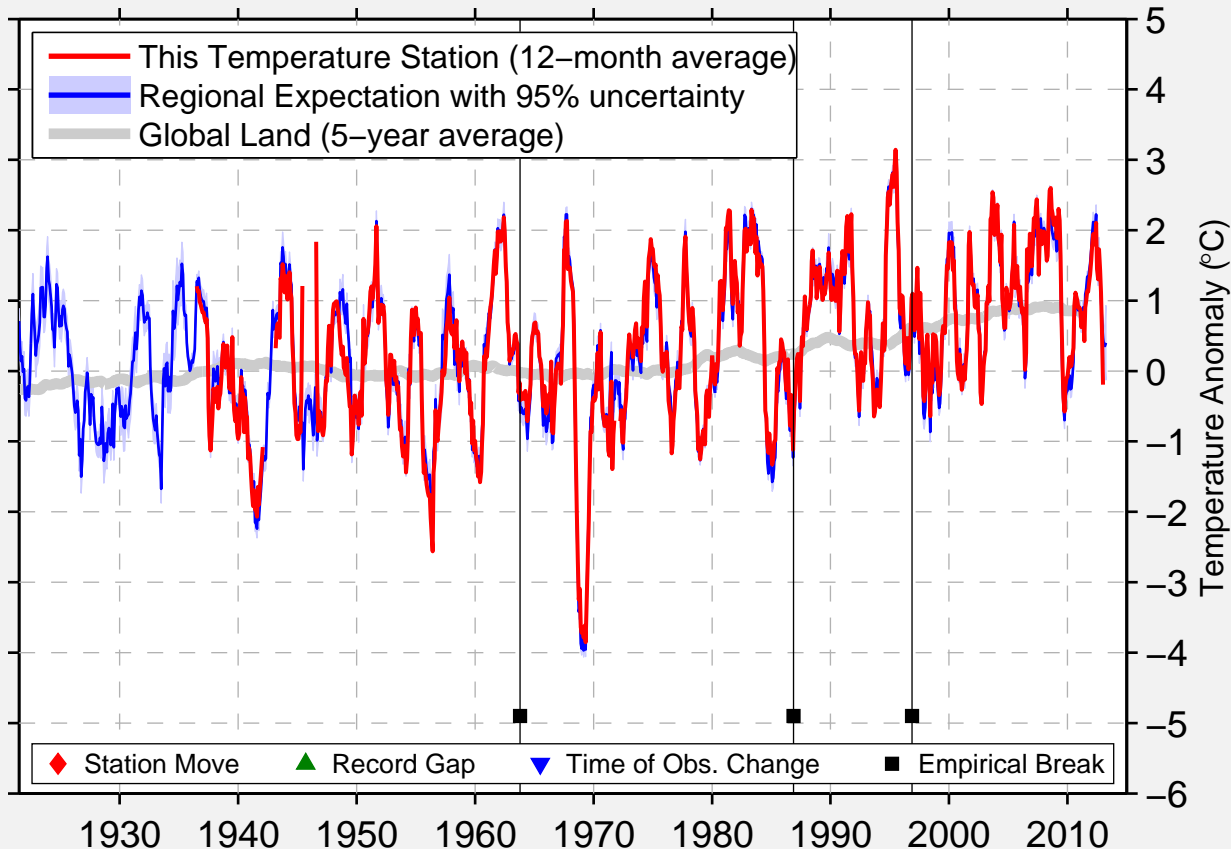

TURINSK

58.075 N, 63.691 E (Russia)

Data Quality Controlled and Aligned at Breakpoints

Berkeley Earth