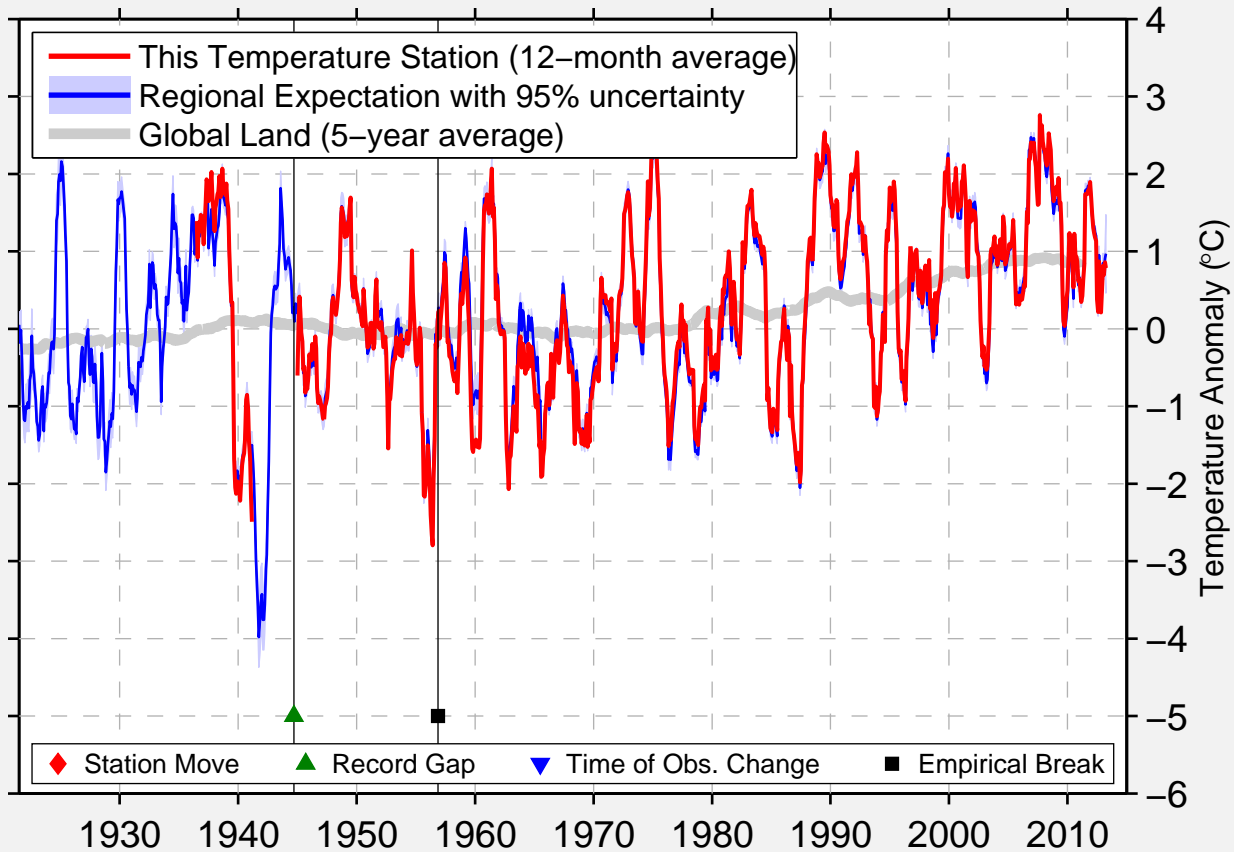

# STARAIIA RUSSA FORMER

58.017 N, 31.317 E (Russia)

Data Quality Controlled and Aligned at Breakpoints

Berkeley Earth